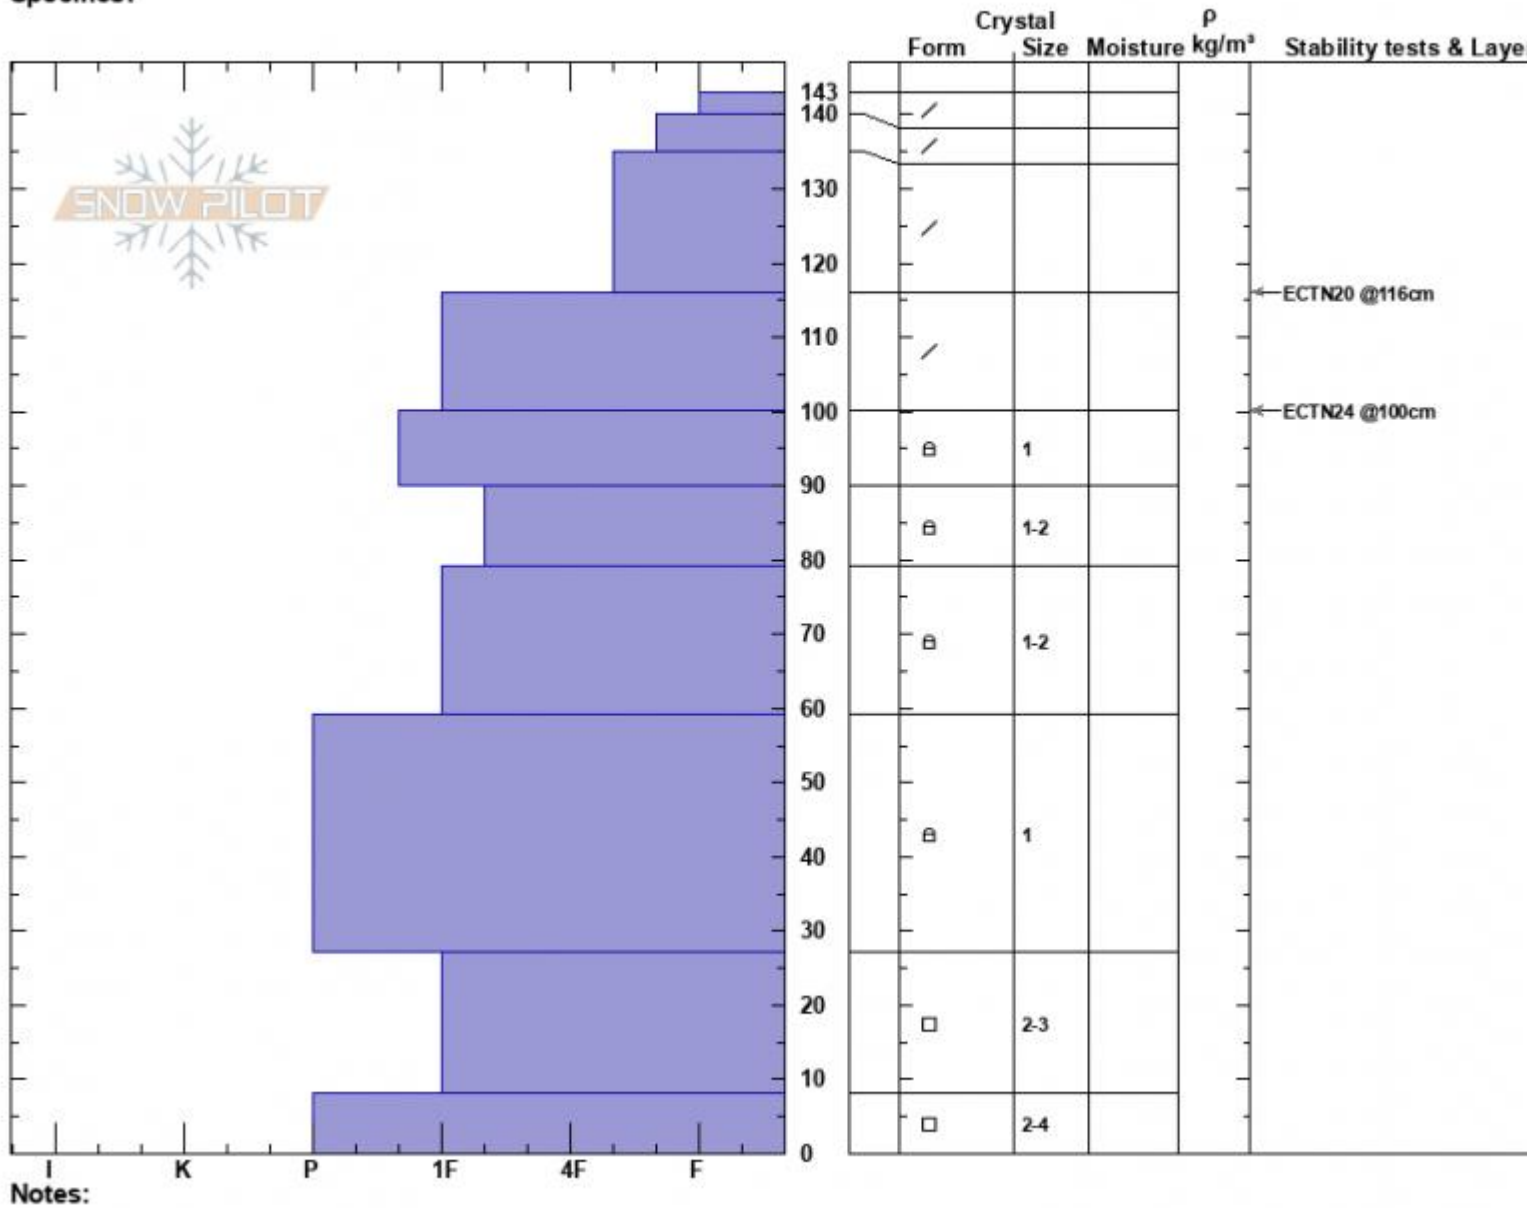

Lower Jones Creek
 Bridger Range
 MT
 Elevation: 7130 ft
 Aspect: 330°
 Specifics:

Haylee Darby
 02/25/2025 - 12:30pm
 Co-ord: 45.82513N, -110.94132W
 Slope Angle: 33°
 Wind Loading: no

Stability:
 Air Temperature:
 Sky Cover: OVC
 Precipitation: NO
 Wind: W Calm

HS:143
 PF:45
 Layer Notes:

Notes:
 Advisory Region
 Bridger Range
 Longitude
 -110.95W
 Latitude
 45.85N
 Bridger Range, 2025-02-25