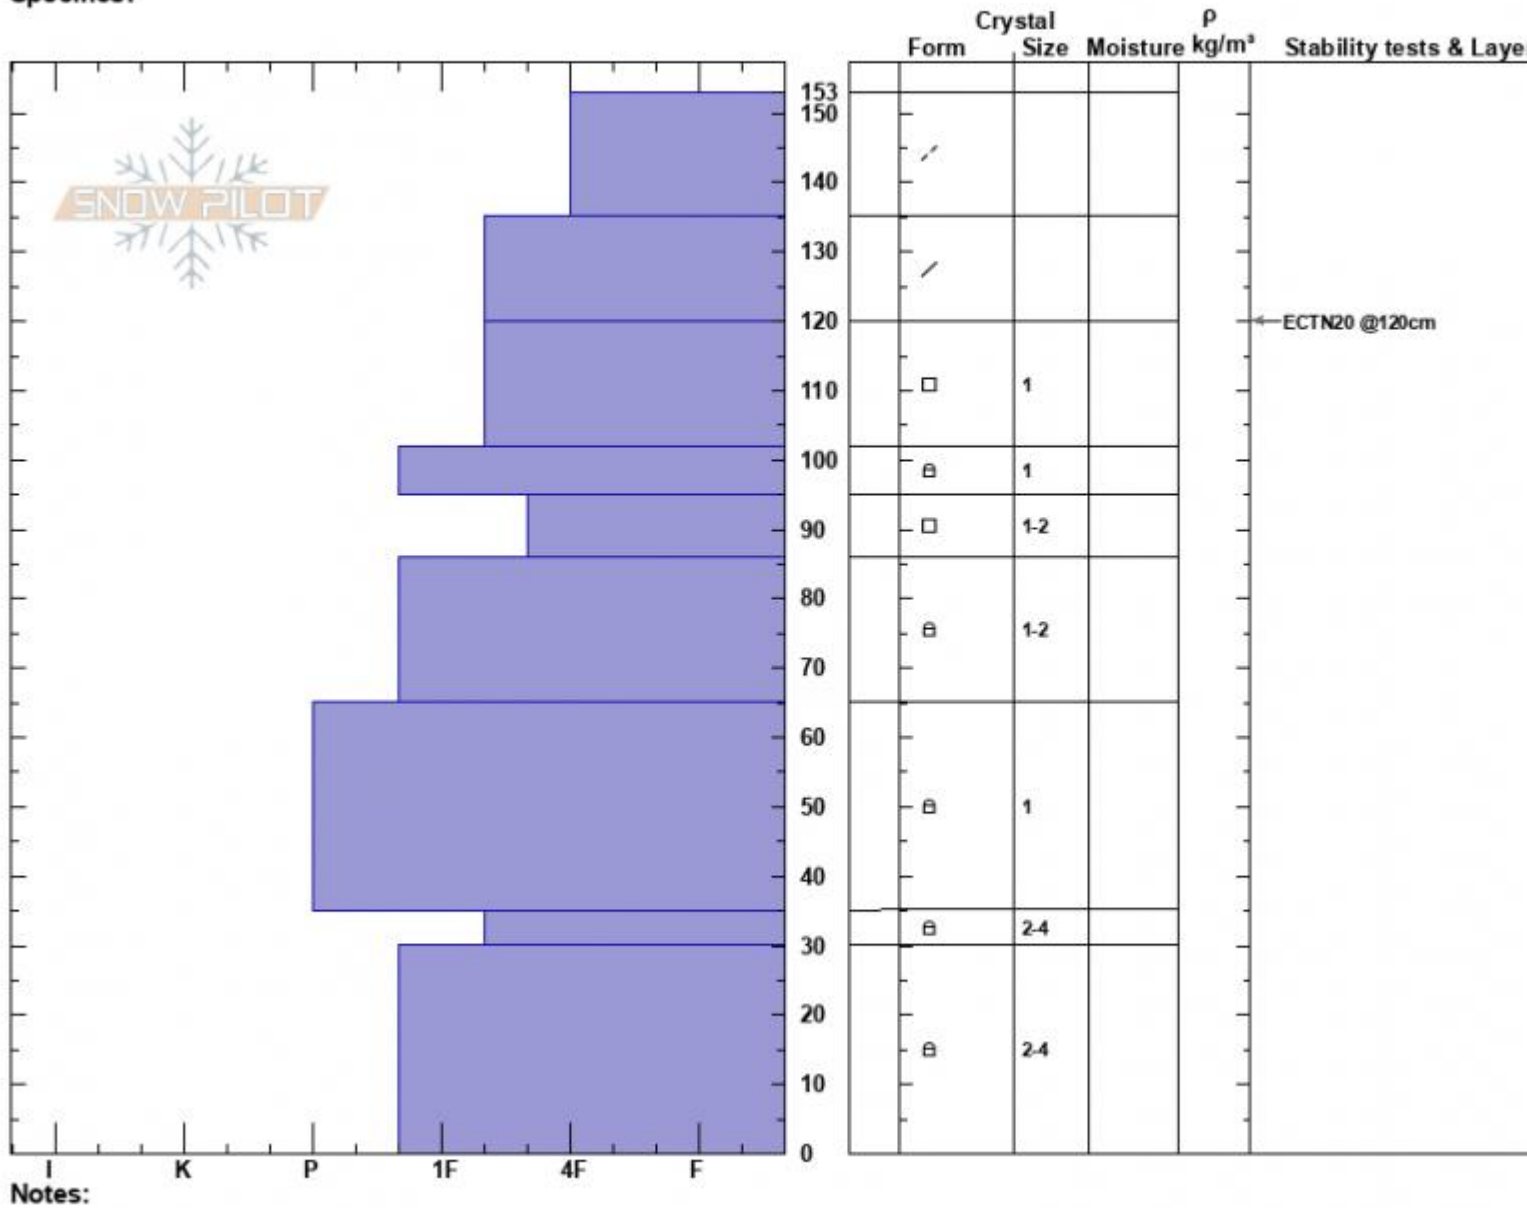

Jones Creek Rib  
 Bridger Range  
 MT  
 Elevation: 8432 ft  
 Aspect: 247°  
 Specifics:

Haylee Darby  
 02/25/2025 - 11:50pm  
 Co-ord: 45.82384N, -110.93298W  
 Slope Angle: 27°  
 Wind Loading:

Stability:  
 Air Temperature:  
 Sky Cover: BKN  
 Precipitation: NO  
 Wind: W Moderate

HS:153 Layer Notes:

Advisory Region  
 Bridger Range  
 Longitude  
 -110.95W  
 Latitude  
 45.85N  
 Bridger Range, 2025-02-25