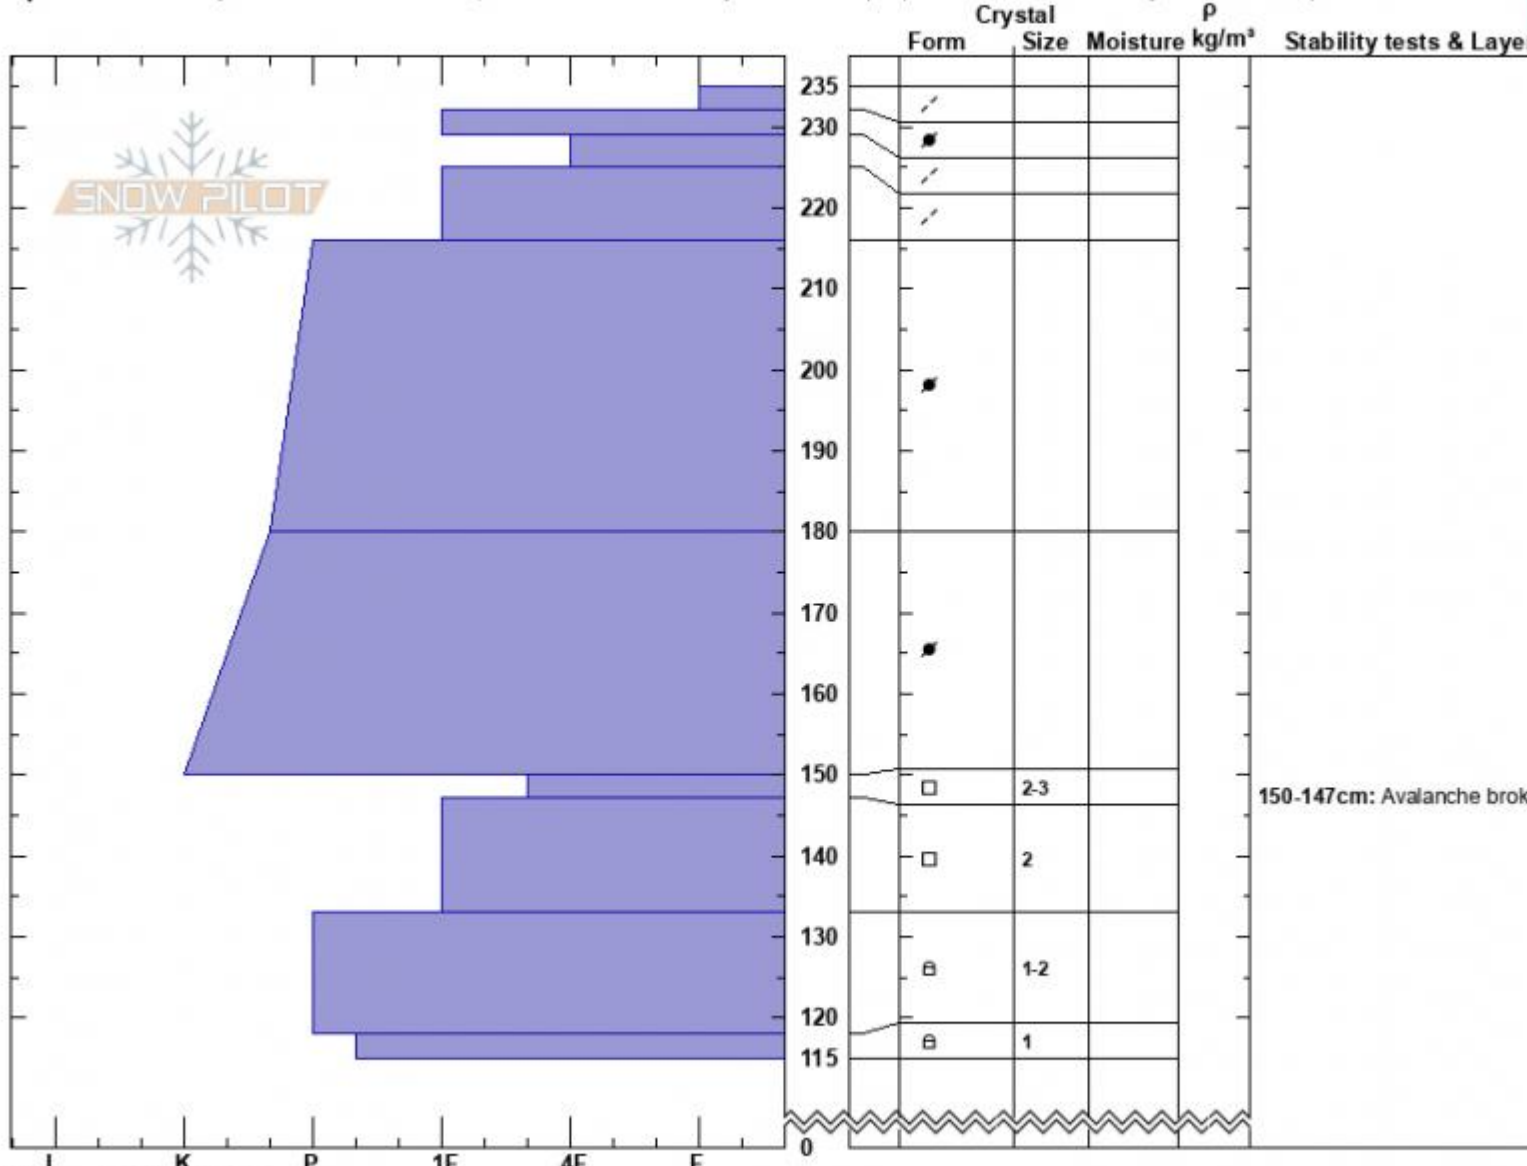

TargheeCrek AMu-R4-D3 Alex Mariantal
 Lionhead Range 02/28/2025 - 3:20pm
 MT Co-ord: 44.74083N, -111.37639W
 Elevation: 9250 ft Slope Angle: 20°
 Aspect: 5° Wind Loading: yes
 Specifics: Pit is adjacent to avalanche: crown; Recent avalanche activity on similar slopes; Recent avalanche activity on different slopes

Stability: Poor
 Air Temperature:
 Sky Cover: FEW
 Precipitation: NO
 Wind: SW Light Breeze

HS:235 Layer Notes:
 150-147cm: Avalanche broke her
 150-147cm: Problematic layer

Notes: HS-AMu-R4-D3-O
 We saw this avalanche crown at 2:30 pm on a slope that had not slid when we rode by it two hours earlier. Additional Pit Specifics: Snowmobile tracks

Advisory Region
 Lionhead Range
 Longitude
 -111.37W
 Latitude
 44.74N
Avalanche Details: [Snowmobile triggered 3-5' deep hard slab at Lionhead](#)
 Lionhead Range, 2025-02-28