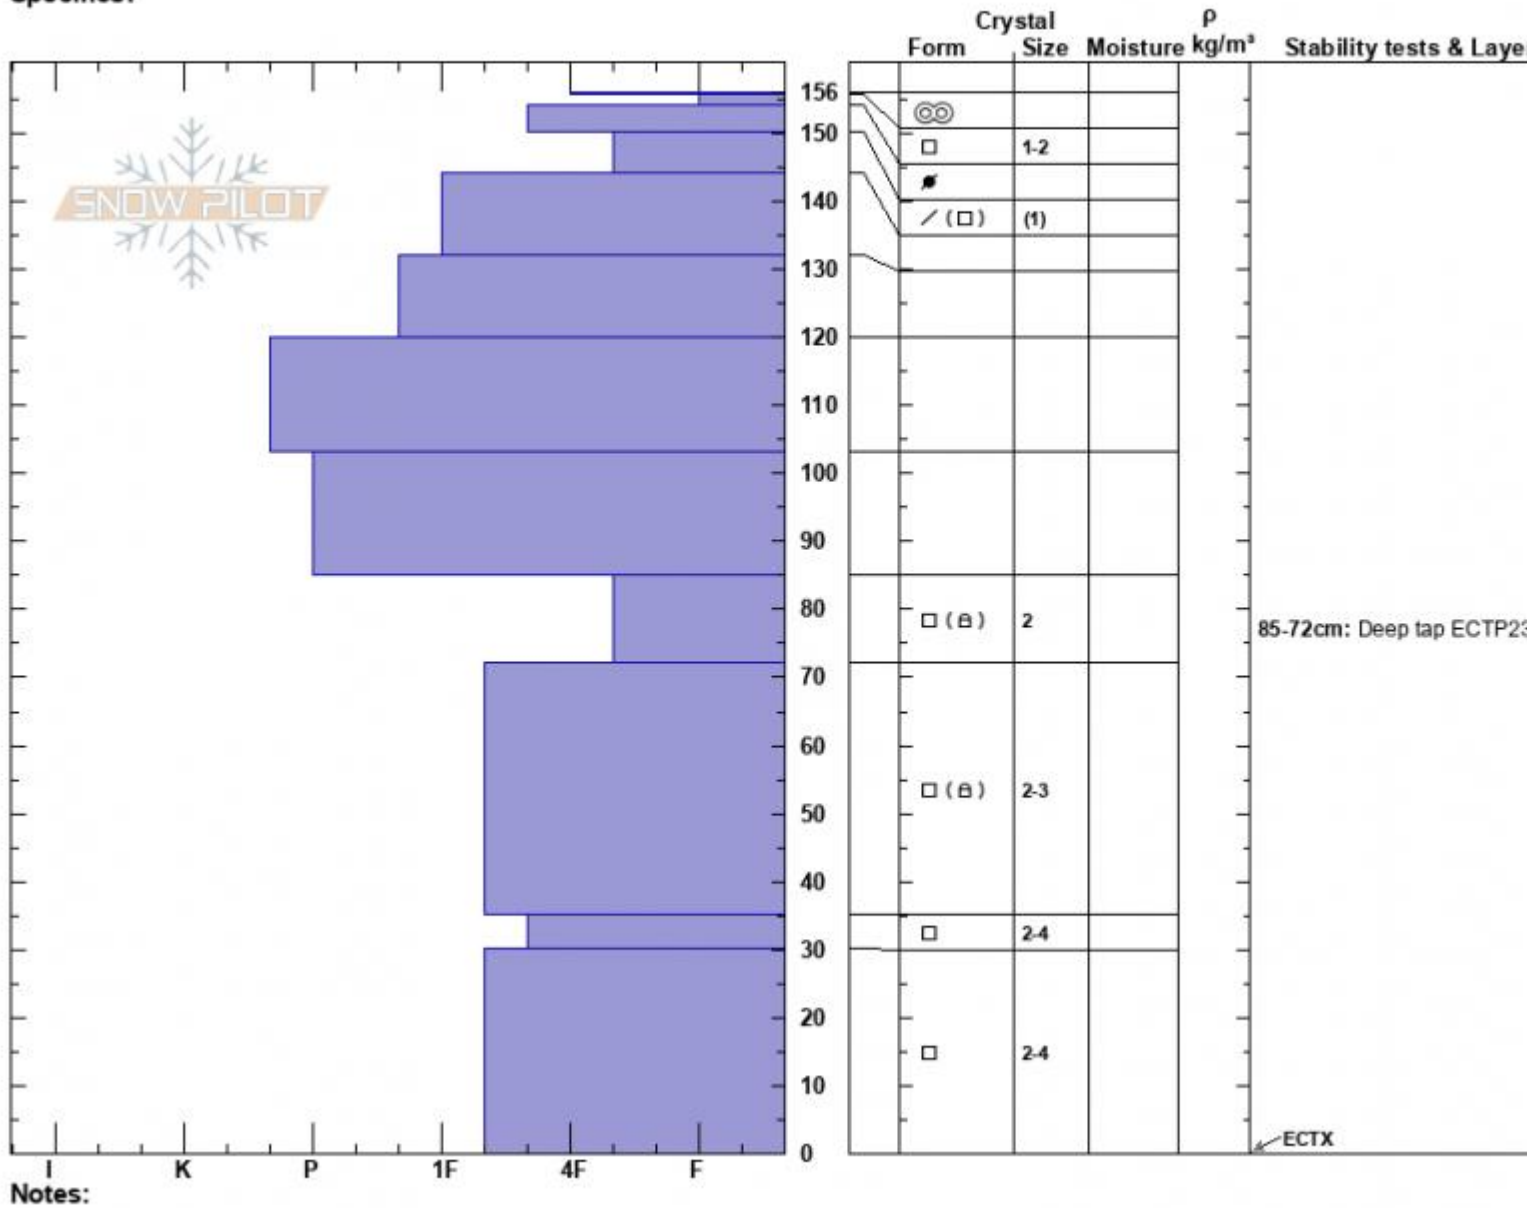

Airplane Bowl  
 Lionhead Range  
 MT  
 Elevation: 9329 ft  
 Aspect: 55°  
 Specifics:

Alex Marienthal  
 03/09/2025 - 11:30am  
 Co-ord: 44.72297N, -111.32240W  
 Slope Angle: 33°  
 Wind Loading: previous

Stability: Fair  
 Air Temperature:  
 Sky Cover: CLR  
 Precipitation: NO  
 Wind: W Light Breeze

HS:156  
 PF:25  
 Layer Notes:  
 85-72cm: Deep tap ECTP23 @ 85  
 85-72cm: Problematic layer

Advisory Region  
 Lionhead Range  
 Longitude  
 -111.32W  
 Latitude  
 44.73N  
 Lionhead Range, 2025-03-10