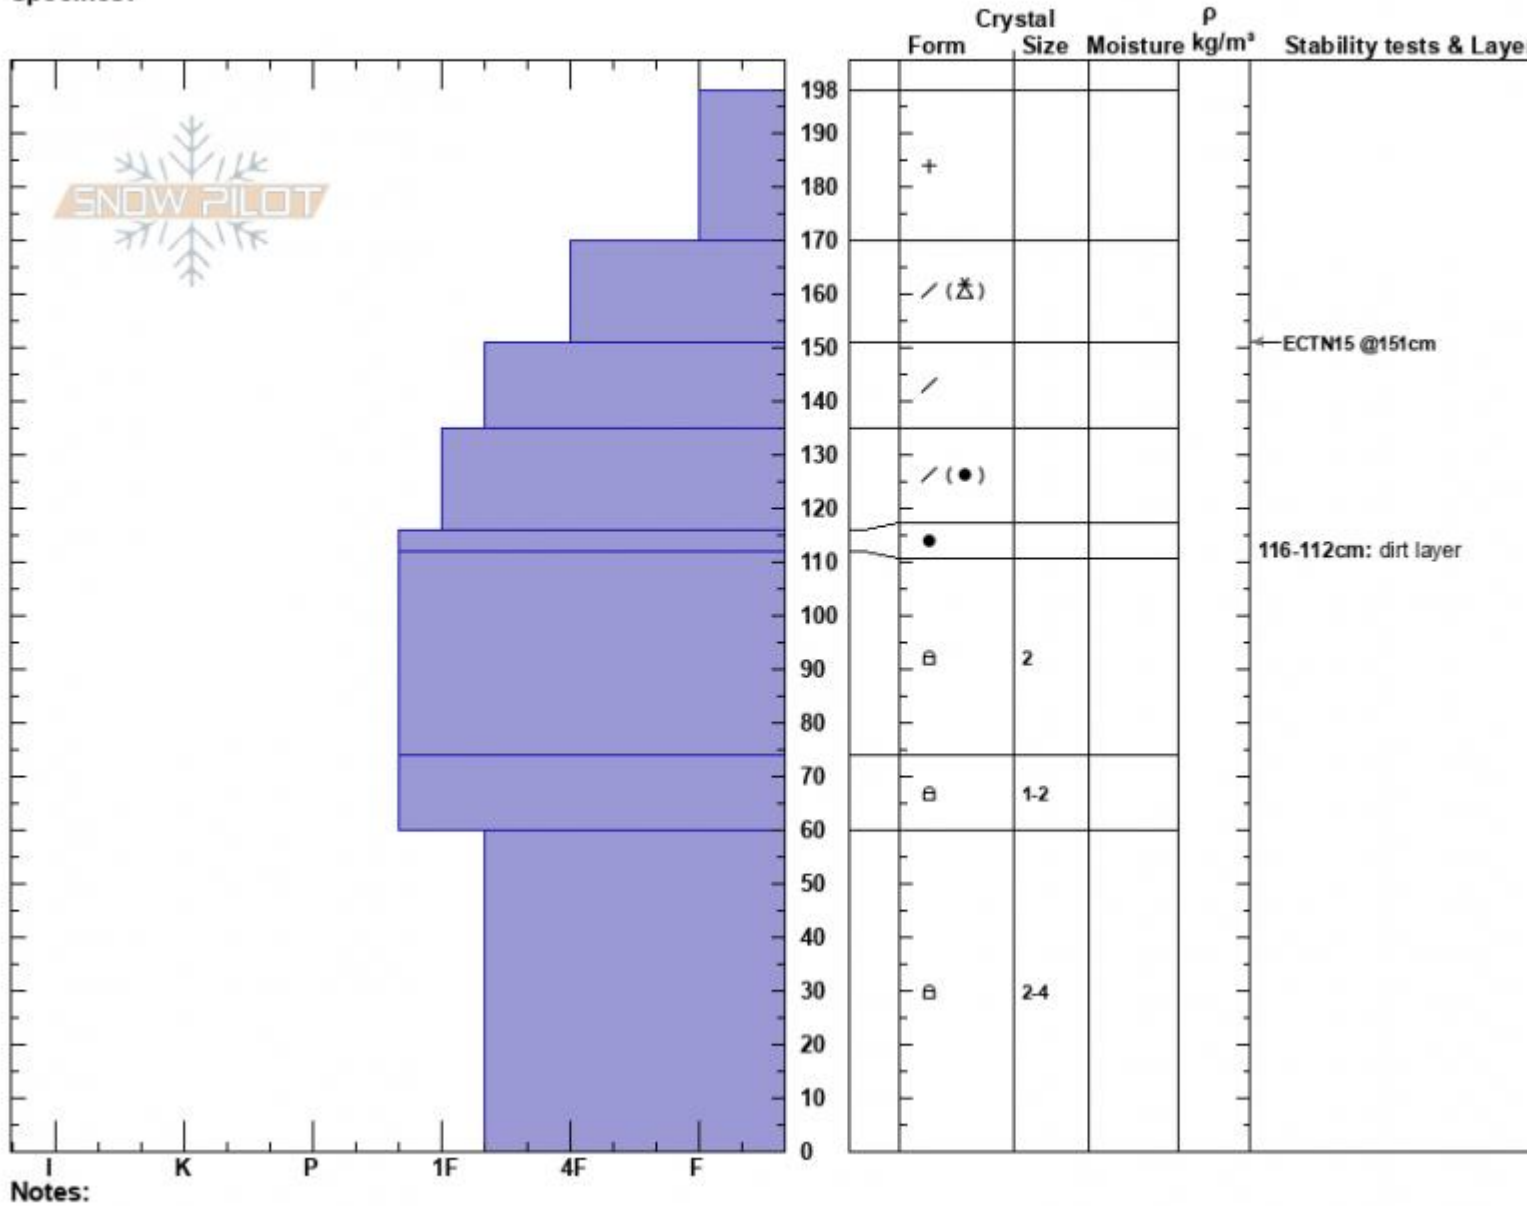

Lawnmower NE  
 Absaroka Range  
 MT  
 Elevation: 8160 ft  
 Aspect: 29°  
 Specifics:

Haylee Darby  
 03/19/2025 - 11:45am  
 Co-ord: 45.50615N, -110.50049W  
 Slope Angle: 25°  
 Wind Loading: no

Stability:  
 Air Temperature: -2°C  
 Sky Cover: CLR  
 Precipitation: NO  
 Wind: SW Calm

HS:198    Layer Notes:  
 116-112cm: dirt layer

Advisory Region  
 Out of Advisory Area  
 Longitude  
 -110.50W  
 Latitude  
 45.51N  
 Out of Advisory Area, 2025-03-19