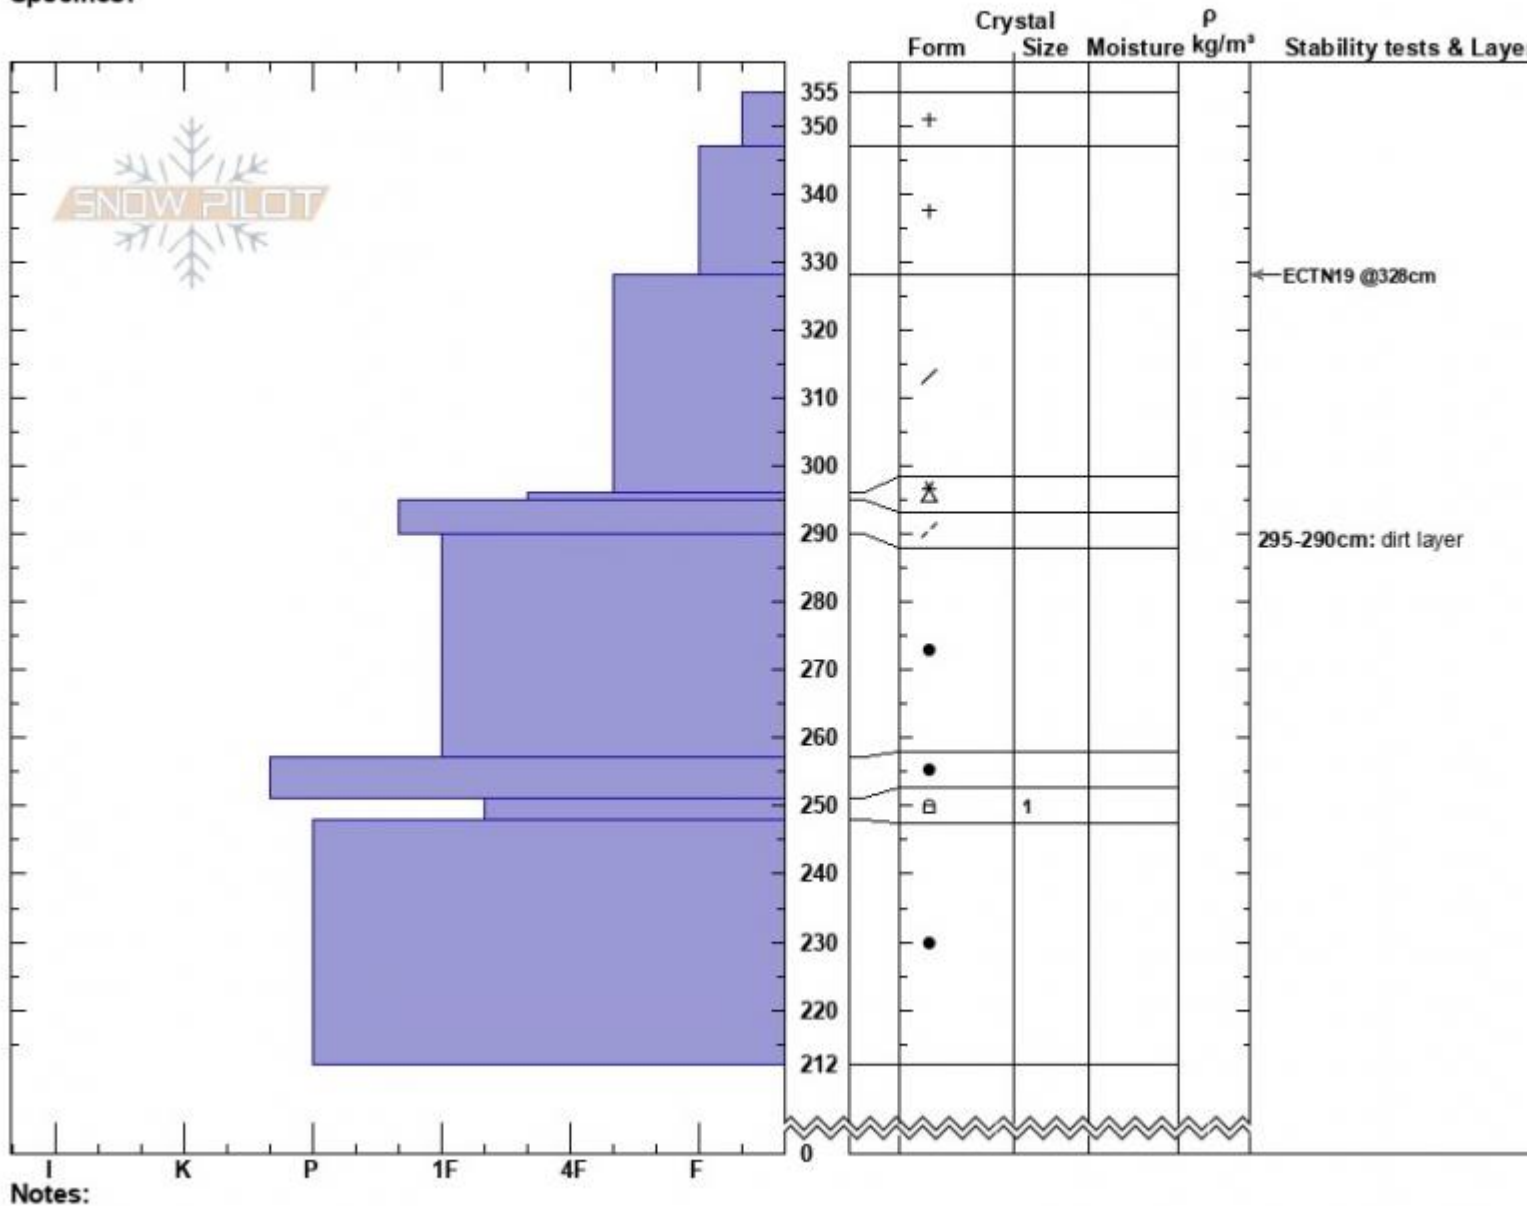

Almost Died
 Cooke City
 MT
 Elevation: 9521 ft
 Aspect: 55°
 Specifics:

Haylee Darby
 03/23/2025 - 1:00pm
 Co-ord: 45.05043N, -109.93170W
 Slope Angle: 27°
 Wind Loading: previous

Stability:
 Air Temperature: -7°C
 Sky Cover: OVC
 Precipitation: S2
 Wind: W Moderate

HS:355 Layer Notes:
 295-290cm: dirt layer

Advisory Region
 Cooke City
 Longitude
 -109.95W

Latitude

45.05N

Cooke City, 2025-03-23