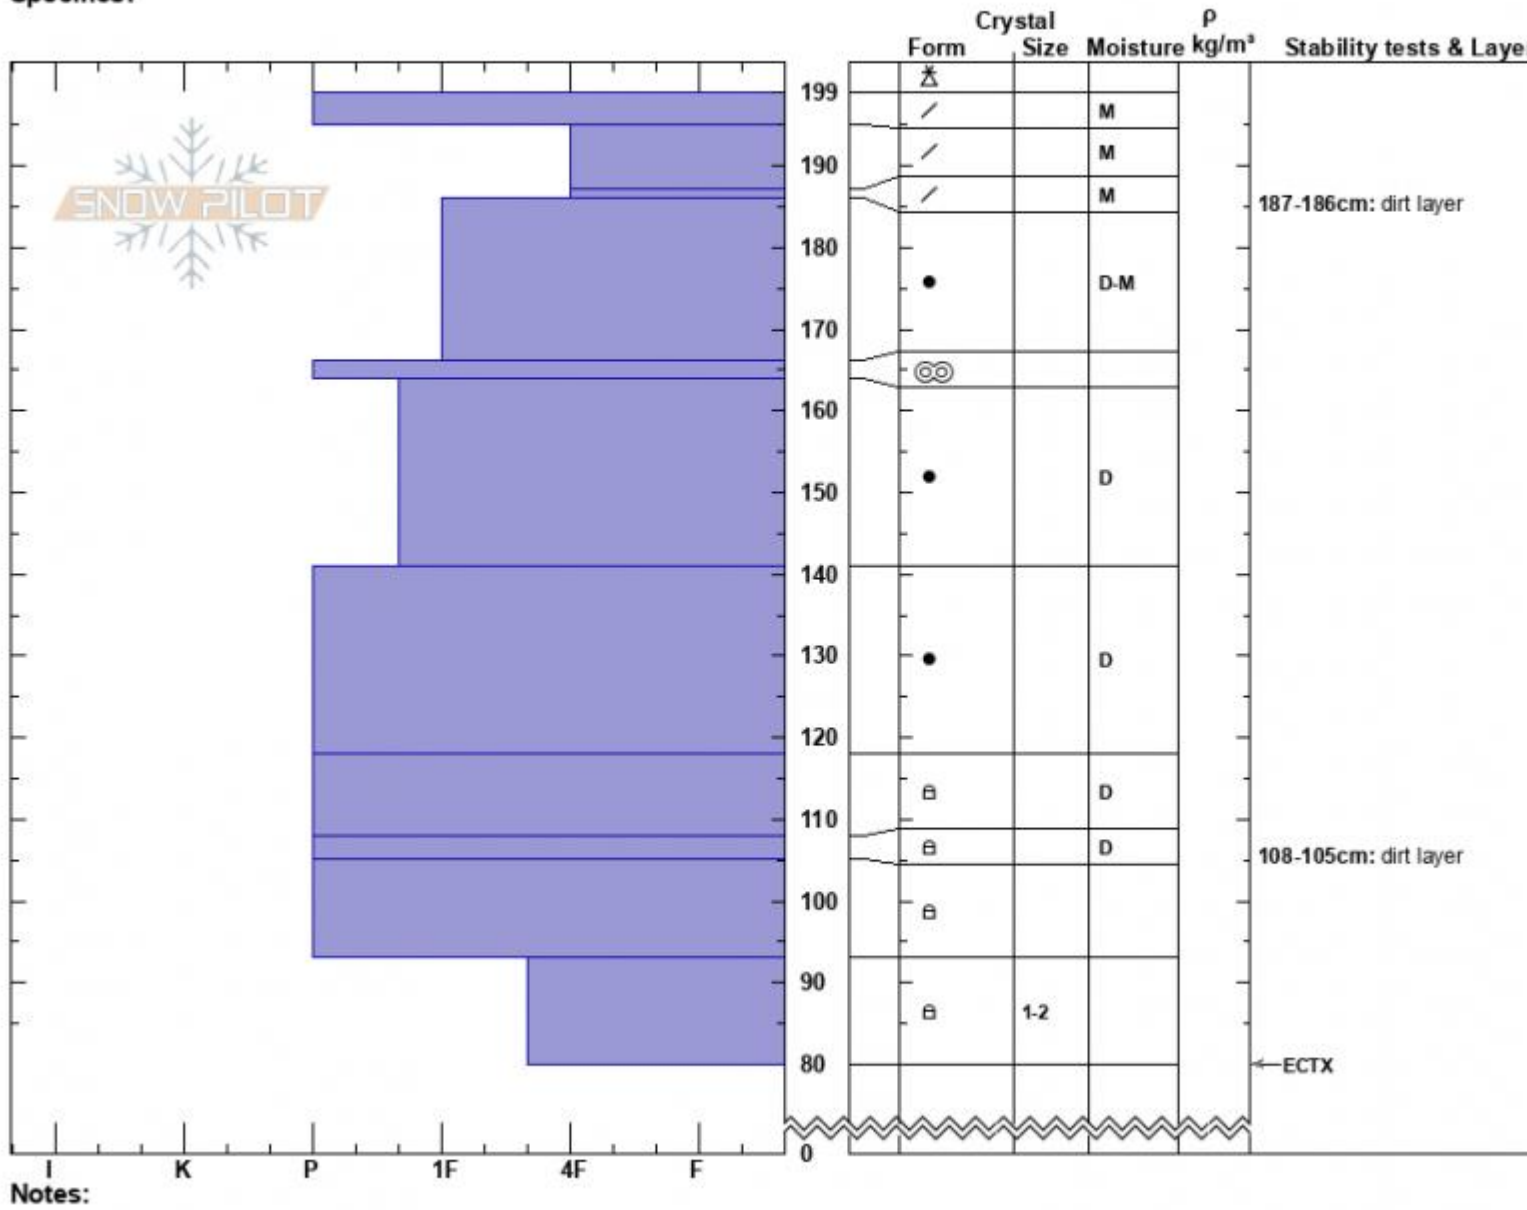

Wilderness Boundary  
 Madison Range-S  
 MT  
 Elevation: 8800 ft  
 Aspect: 285°  
 Specifics:

Haylee Darby  
 03/28/2025 - 1:00pm  
 Co-ord: 44.97689N, -111.35927W  
 Slope Angle: 17°  
 Wind Loading: no

Stability:  
 Air Temperature: -1°C  
 Sky Cover: SCT  
 Precipitation: NO  
 Wind: W Calm

HS:199 Layer Notes:  
 187-186cm: dirt layer  
 108-105cm: dirt layer

Advisory Region  
 Southern Madison  
 Longitude  
 -111.27W

Latitude

45.06N

Southern Madison, 2025-03-28