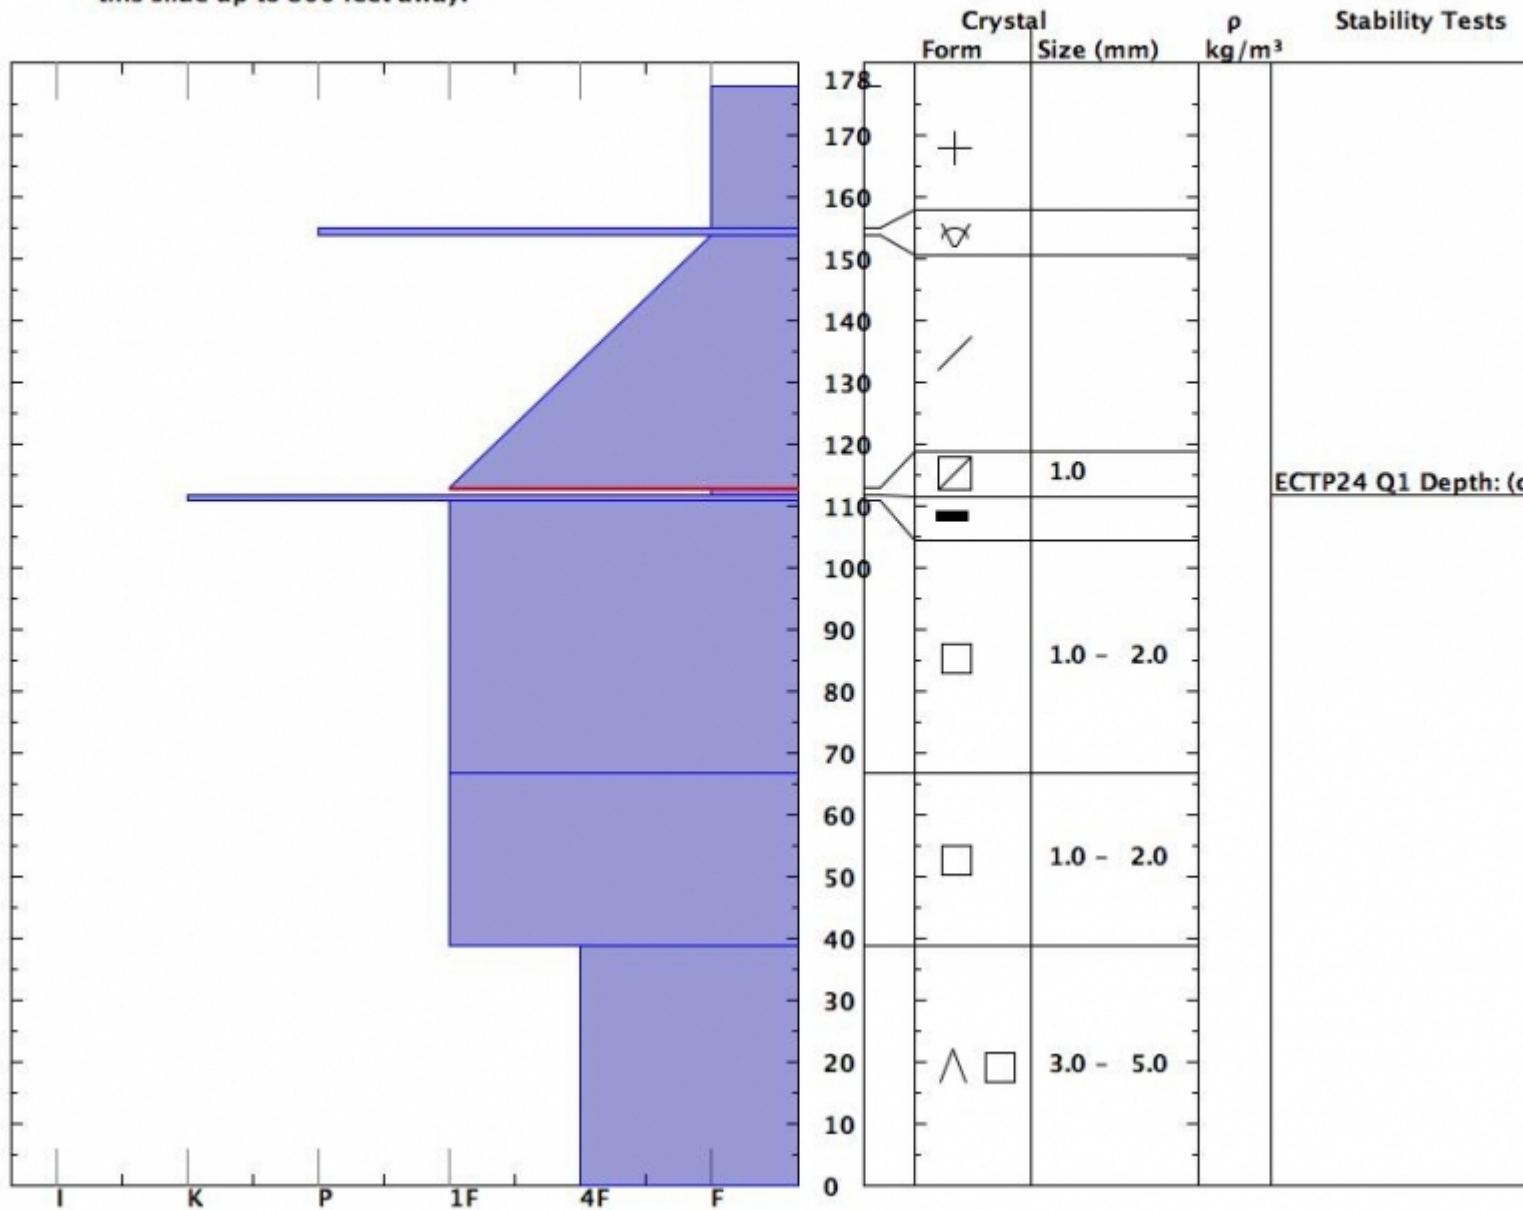

Snow Pit Profile  
**McAtee Basin**  
 Southern Madison, MT  
 Elevation (m) 3000  
 Aspect: 10  
 Specifics Recent act on diff slopes.

Observer: eric knoff  
 Wed Apr 14 13:30:00 MDT 2010  
 Co-ord: 111.44194 W 45.17194 N  
 Slope: 38  
 Wind loading no

Stability on similar slopes Poor  
 Air Temperature: 4 C  
 Sky Cover Clear  
 Precipitation None  
 Wind: SW Light Breeze

Stability Test Notes: Layer n  
 112-1

Notes: This pit was in the crown of an avalanche that caused a fatality the previous day. Large sympathetic slide were released this slide up to 800 feet away.

This is the snowpit profile from the McAtee avalanche that resulted in a fatality on April, 14 2010.

Advisory Region  
 Southern Madison  
 Southern Madison, 2010-04-16