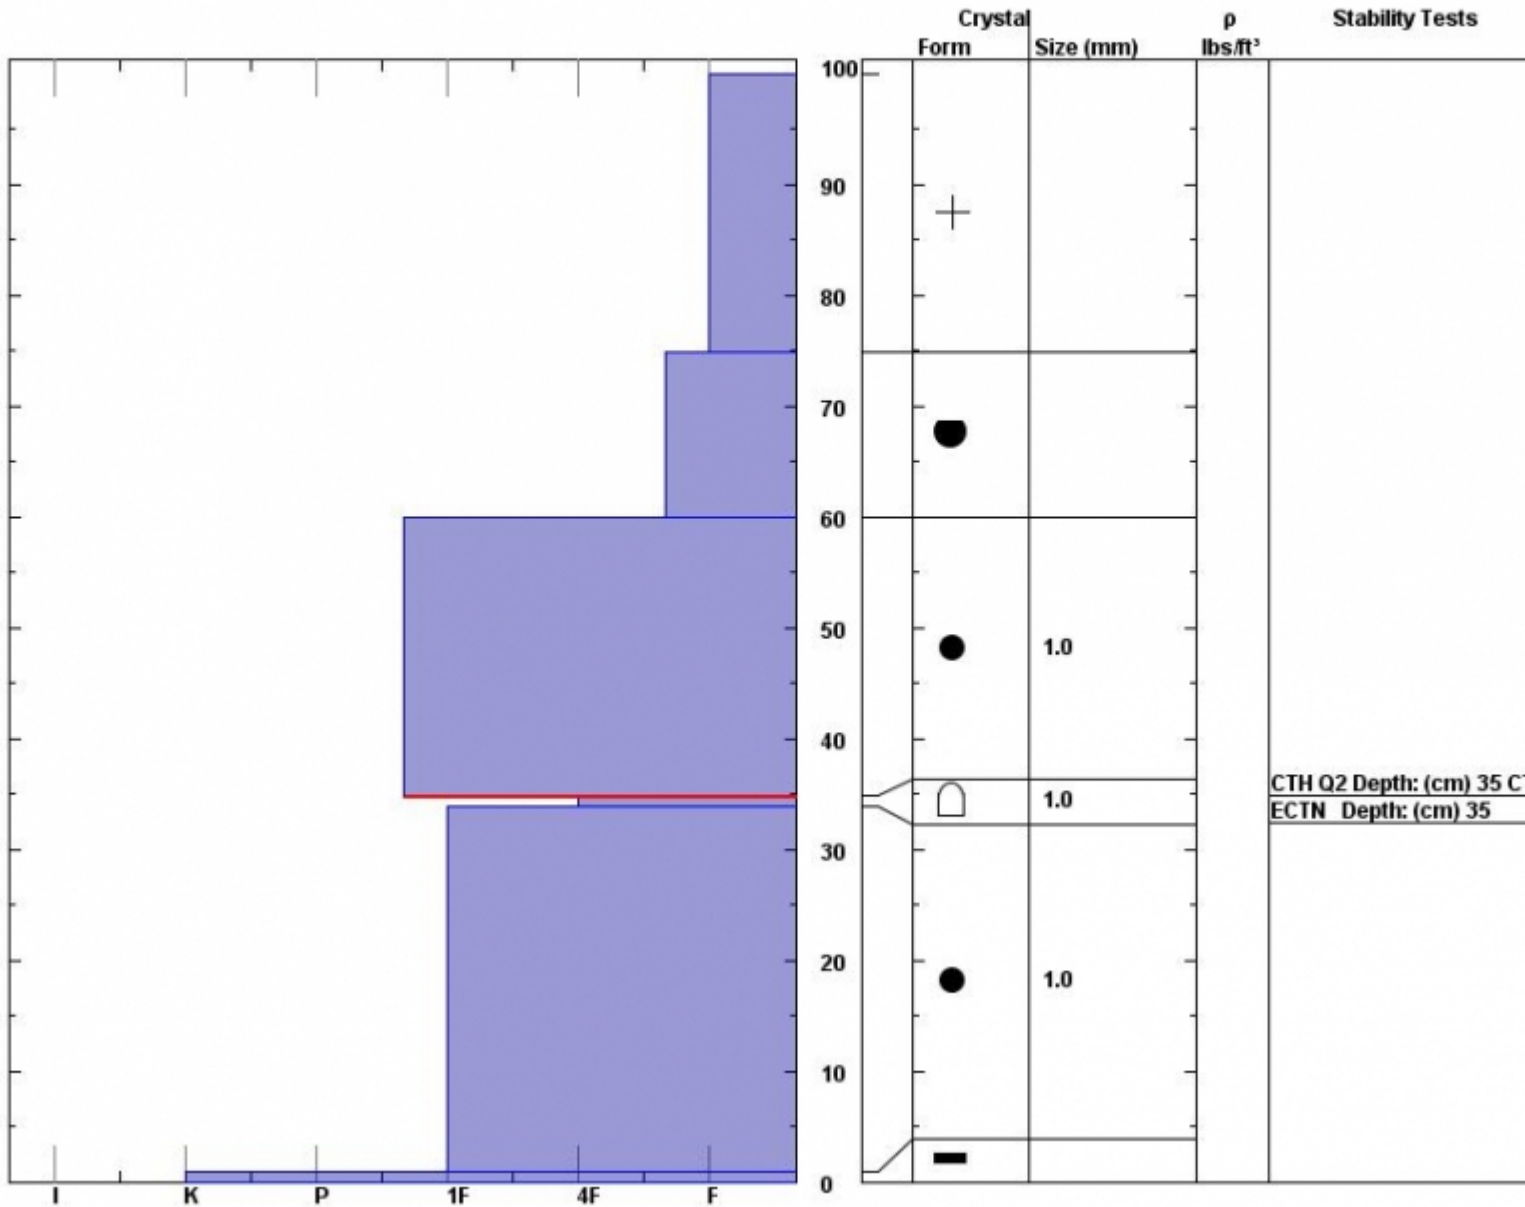

Snow Pit Profile  
**South Flathead Pass-Bridger, MT**  
 Elevation (ft) **8360**  
 Aspect:  
 Specifics: **Ski tracks on slope.**  
 Notes:

Observer: **Marcie Hahn-Knoff**  
**Sun Nov 21 12:30:00 MST 2010**  
 Co-ord: **W N**  
 Slope: **31**  
 Wind loading: **previous**

Stability on similar slopes: **Good**  
 Air Temperature: **14 F**  
 Sky Cover: **Clear**  
 Precipitation: **None**  
 Wind: **W Calm**

Stability Test Notes:  
**35: On facets**

Layer n  
**34-35: F**