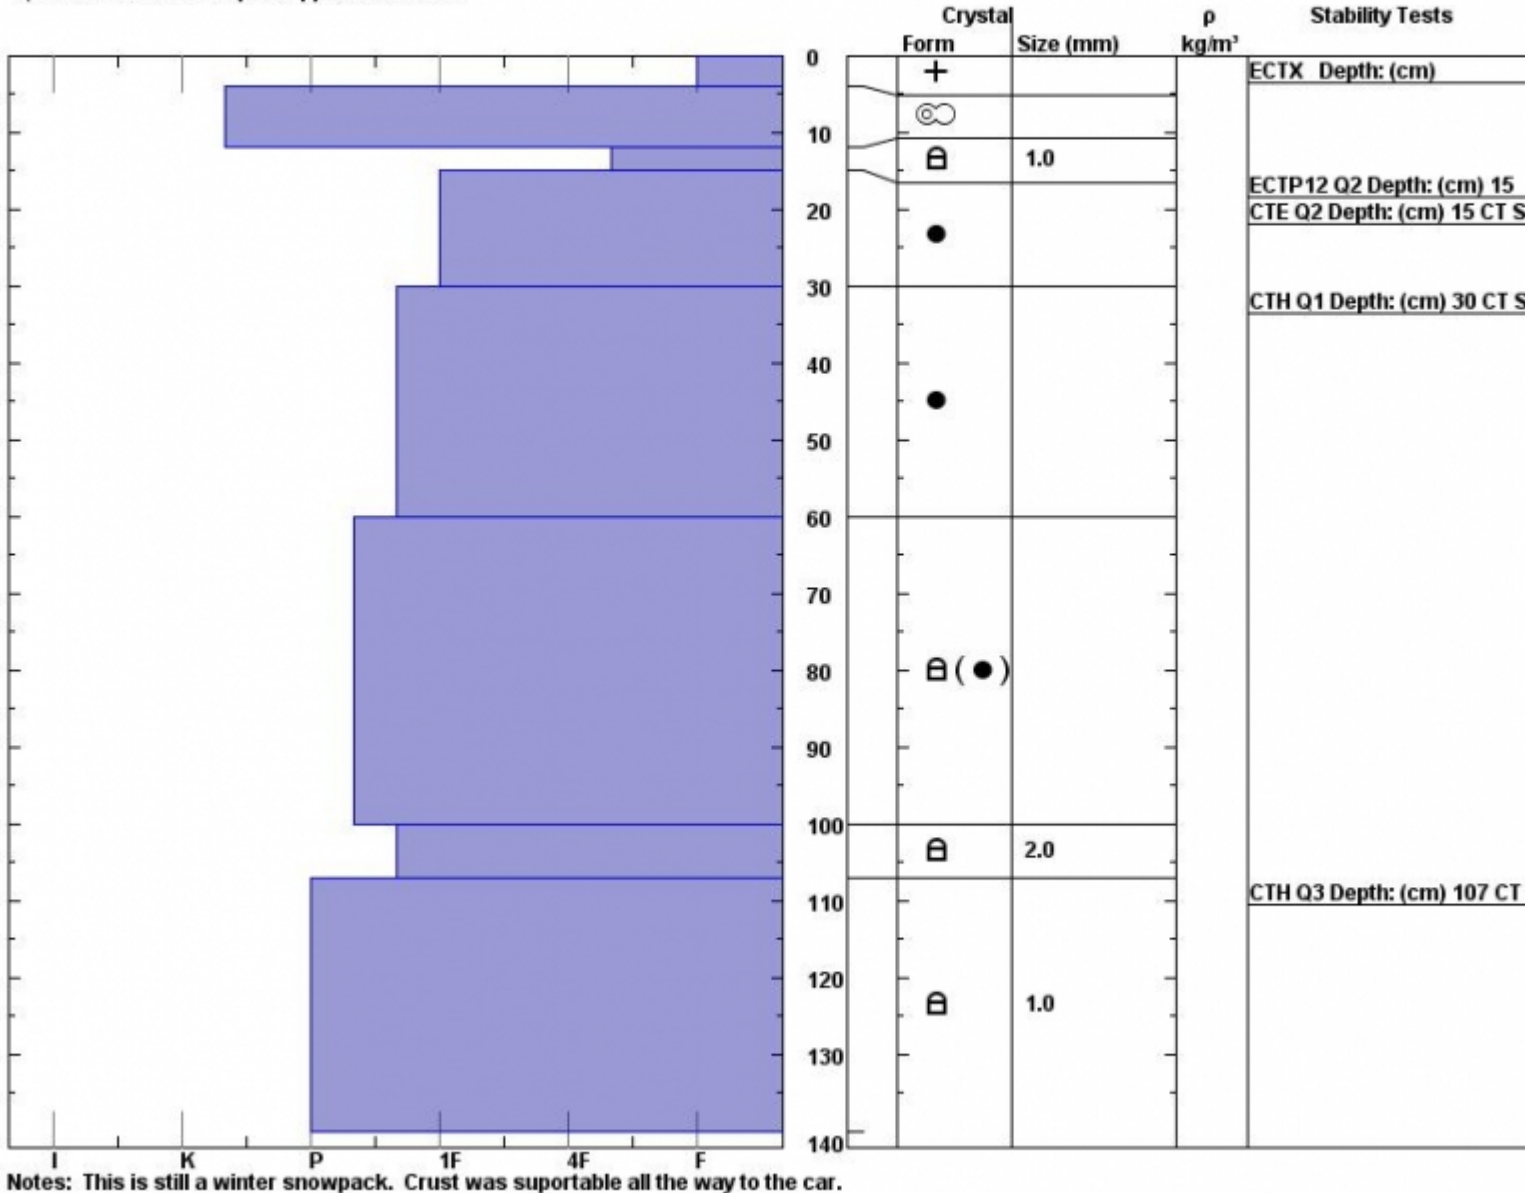

Snow Pit Profile  
**Bacon Rind Top**  
**S. Madison, MT**  
 Elevation (ft) **9000**  
 Aspect: **80**  
 Specifics: **We skied slope. Supportable crust.**

Observer: **Doug Chabot**  
**Mon Apr 04 11:25:00 MDT 2011**  
 Co-ord: **44.97203 N 111.09761 W**  
 Slope: **32**  
 Wind loading: **no**

Stability on similar slopes: **Very Good**  
 Air Temperature: **-5 C**  
 Sky Cover: **sky 8/8 covered**  
 Precipitation: **Snow < 0.5 cm/hr**  
 Wind: **Calm**

HS200

Stability Test Notes:

Layer note

Advisory Region  
 Southern Madison