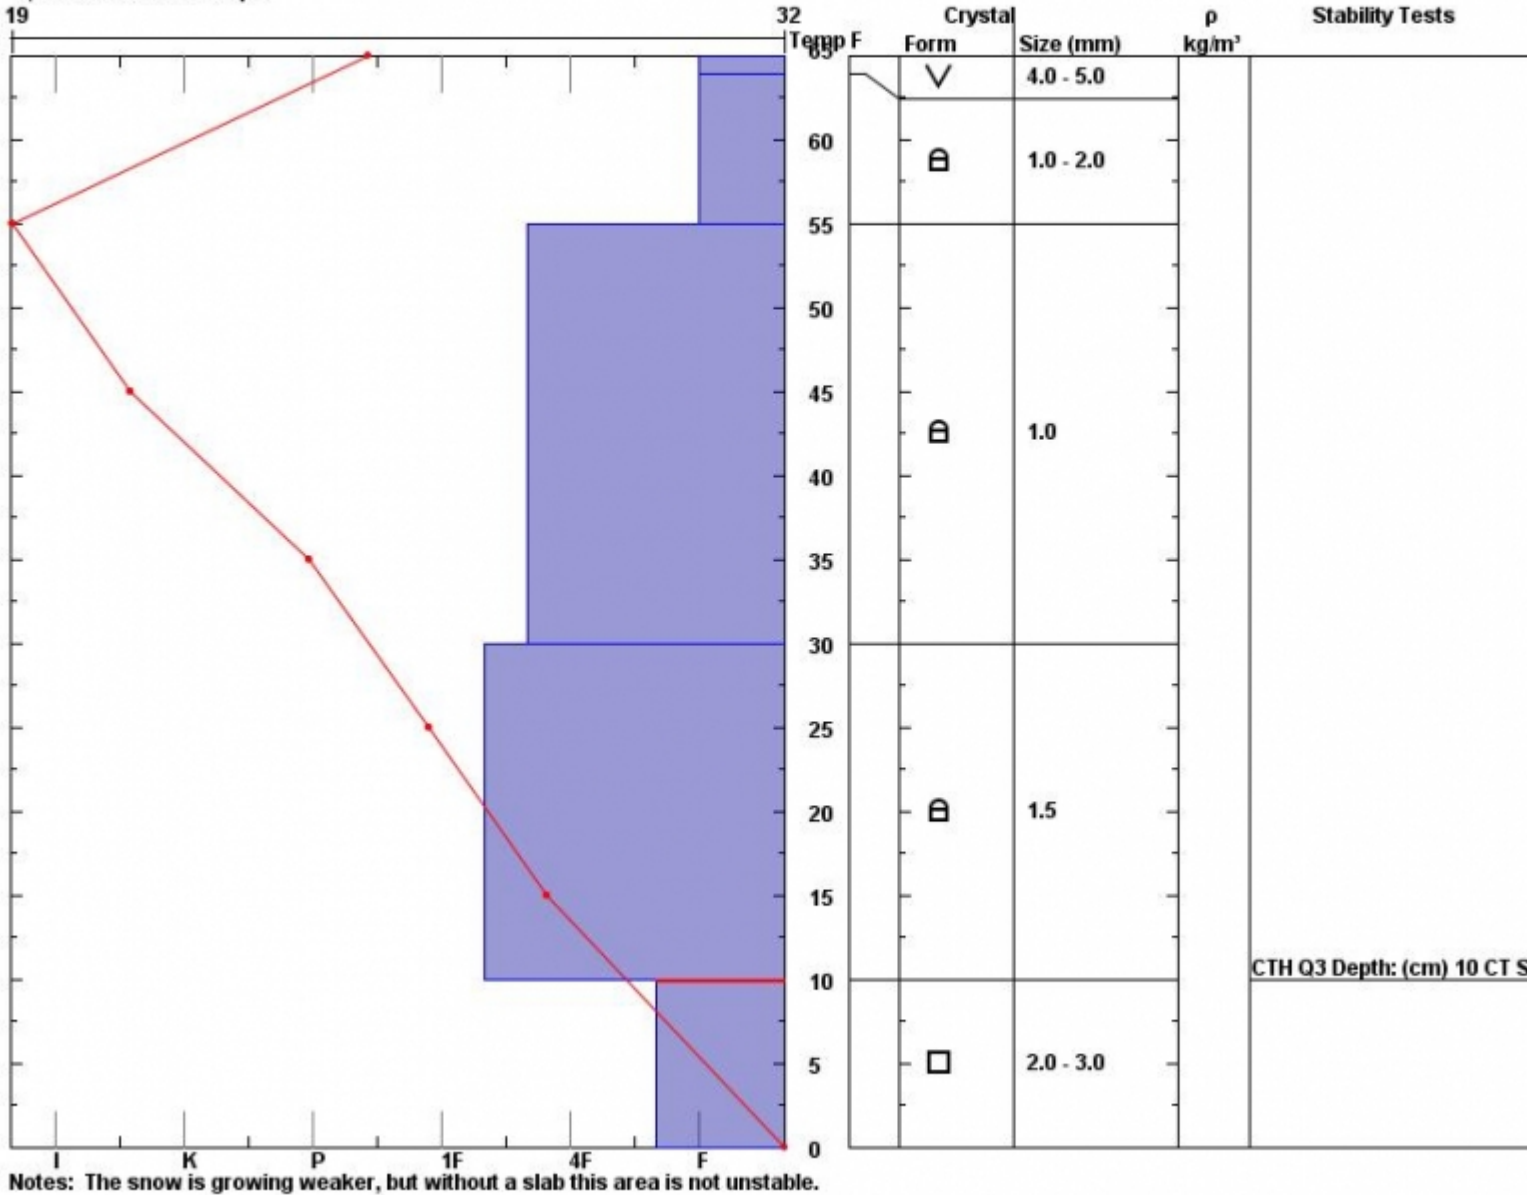

Snow Pit Profile  
**Mt Ellis**  
**Northern Gallatin, MT**  
 Elevation (ft) **7680**  
 Aspect: **35**  
 Specifics: **We skied slope.**

Observer: **Eric Knoff**  
**Sat Dec 10 10:30:00 MST 2011**  
 Co-ord: **45.34659 N 110.57322 W**  
 Slope: **35**  
 Wind loading: **no**

Stability on similar slopes: **Good**  
 Air Temperature: **32 F**  
 Sky Cover: **Clear**  
 Precipitation:  
 Wind: **SW Calm**

Stability Test Notes:

Layer notes:  
**0-10: Prob**

Advisory Region  
 Northern Gallatin