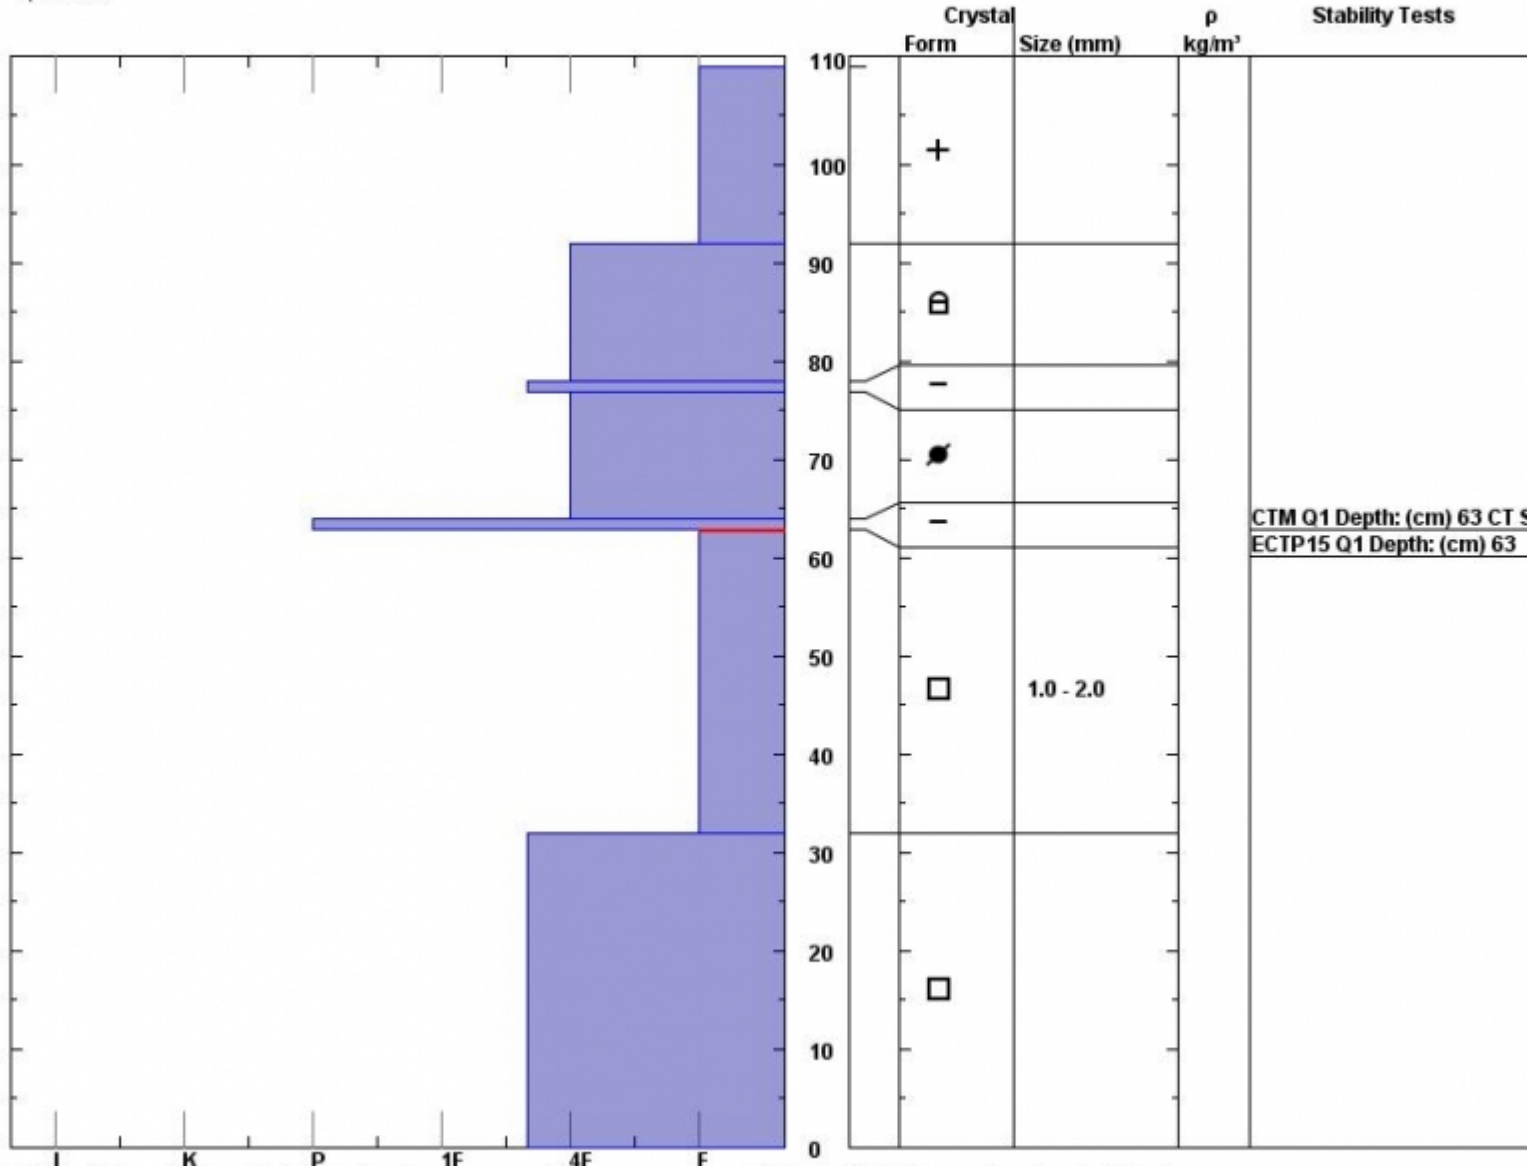

Snow Pit Profile  
**Cabin Creek**  
**Southern Madions Range**  
 Elevation (ft) **9334**  
 Aspect: **70**  
 Specifics:

Observer: **Eric Knoff**  
**Sat Jan 14 11:18:00 MST 2012**  
 Co-ord: **44.88852 N 111.18284 W**  
 Slope: **30**  
 Wind loading: **no**

Stability on similar slopes: **Fair**  
 Air Temperature: **-6.8 F**  
 Sky Cover: **Clear**  
 Precipitation:  
 Wind: **SW Light Breeze**

Stability Test Notes:

Layer notes:  
**32-63: Pro**

Notes: Not much of a slab, but plenty of weak snow. If this area receives .5-1 inch of SWE I expect natural activity to occur.