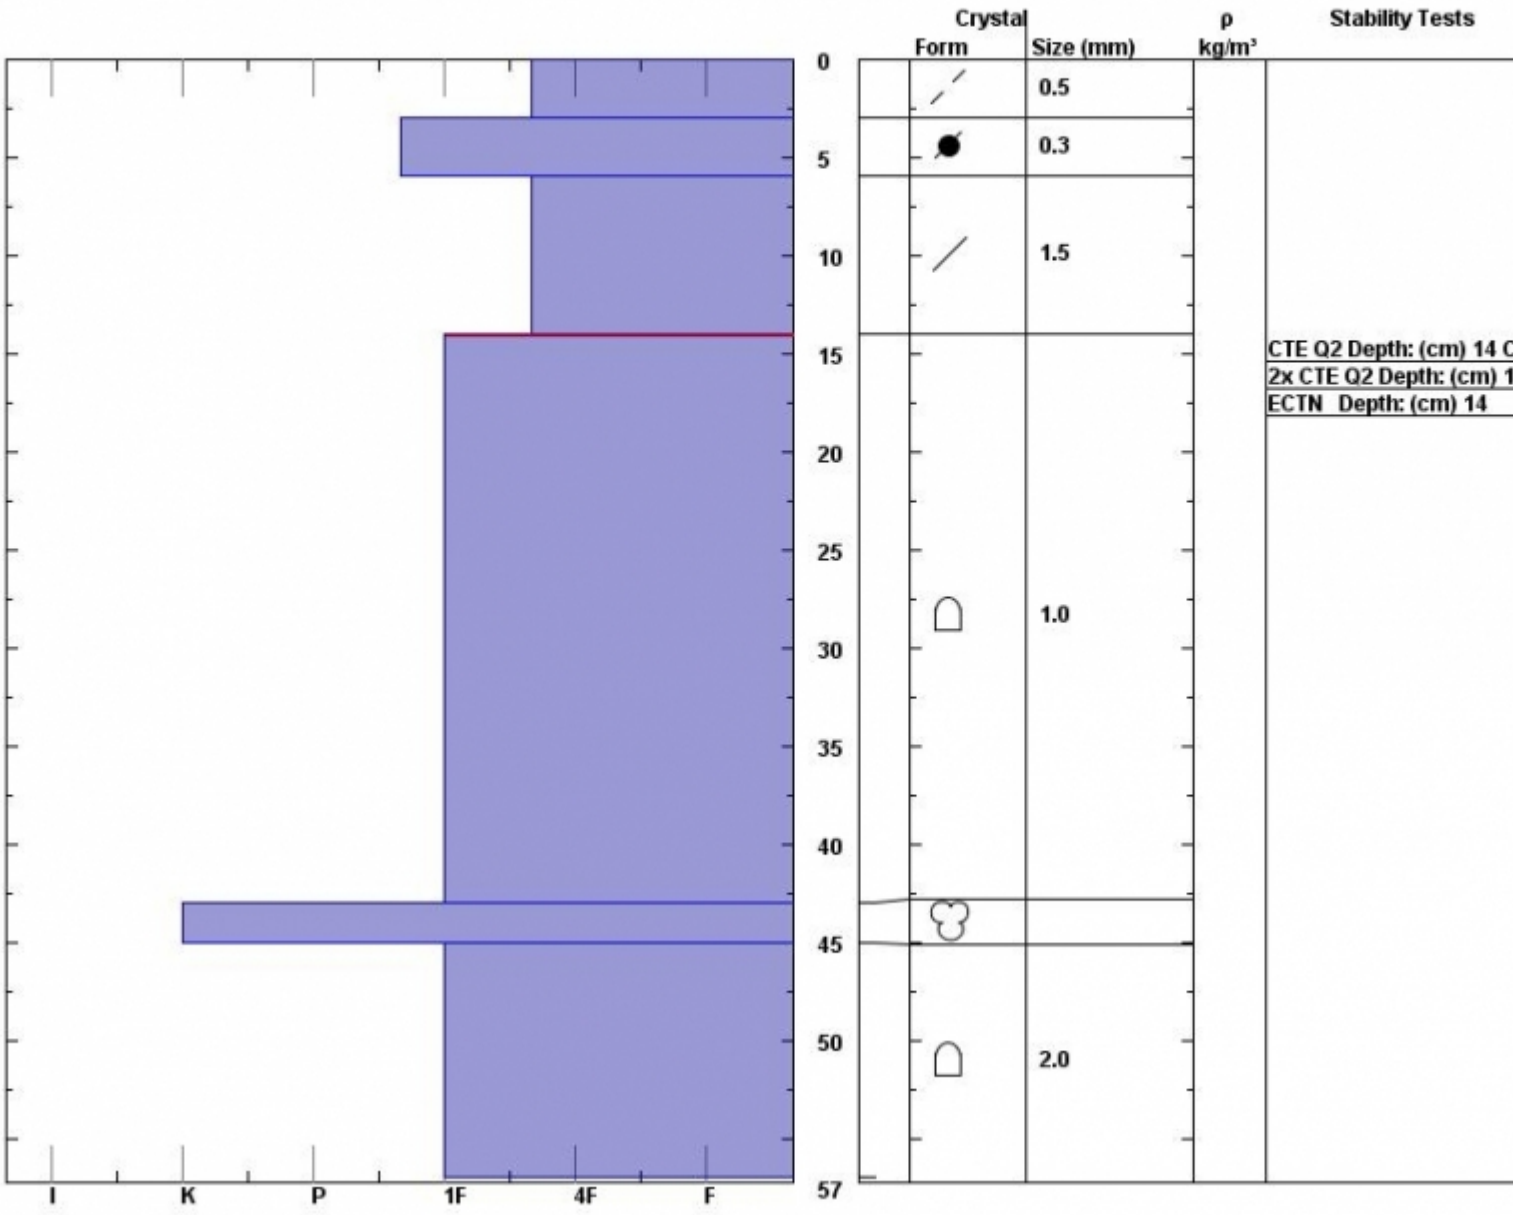

Snow Pit Profile
Treeline Areas
Northern Madison, MT
 Elevation (m) **3000**
 Aspect: **0**
 Specifics: **Ski Area Pit; BC Pit;**

Observer: **Moonlight Basin**
Mon Nov 19 11:07:36 MST 2012
 Co-ord: **W N**
 Slope: **30**
 Wind loading: **previous**

Stability on similar slopes: **Fair**
 Air Temperature: **-2 C**
 Sky Cover: **Clear**
 Precipitation: **None**
 Wind: **SW Light Breeze**

Stability Test Notes:
 Layer n
6-14: P
43-45: C
45-57: M

Notes: **Summary profile of five separate profiles at various locations.**