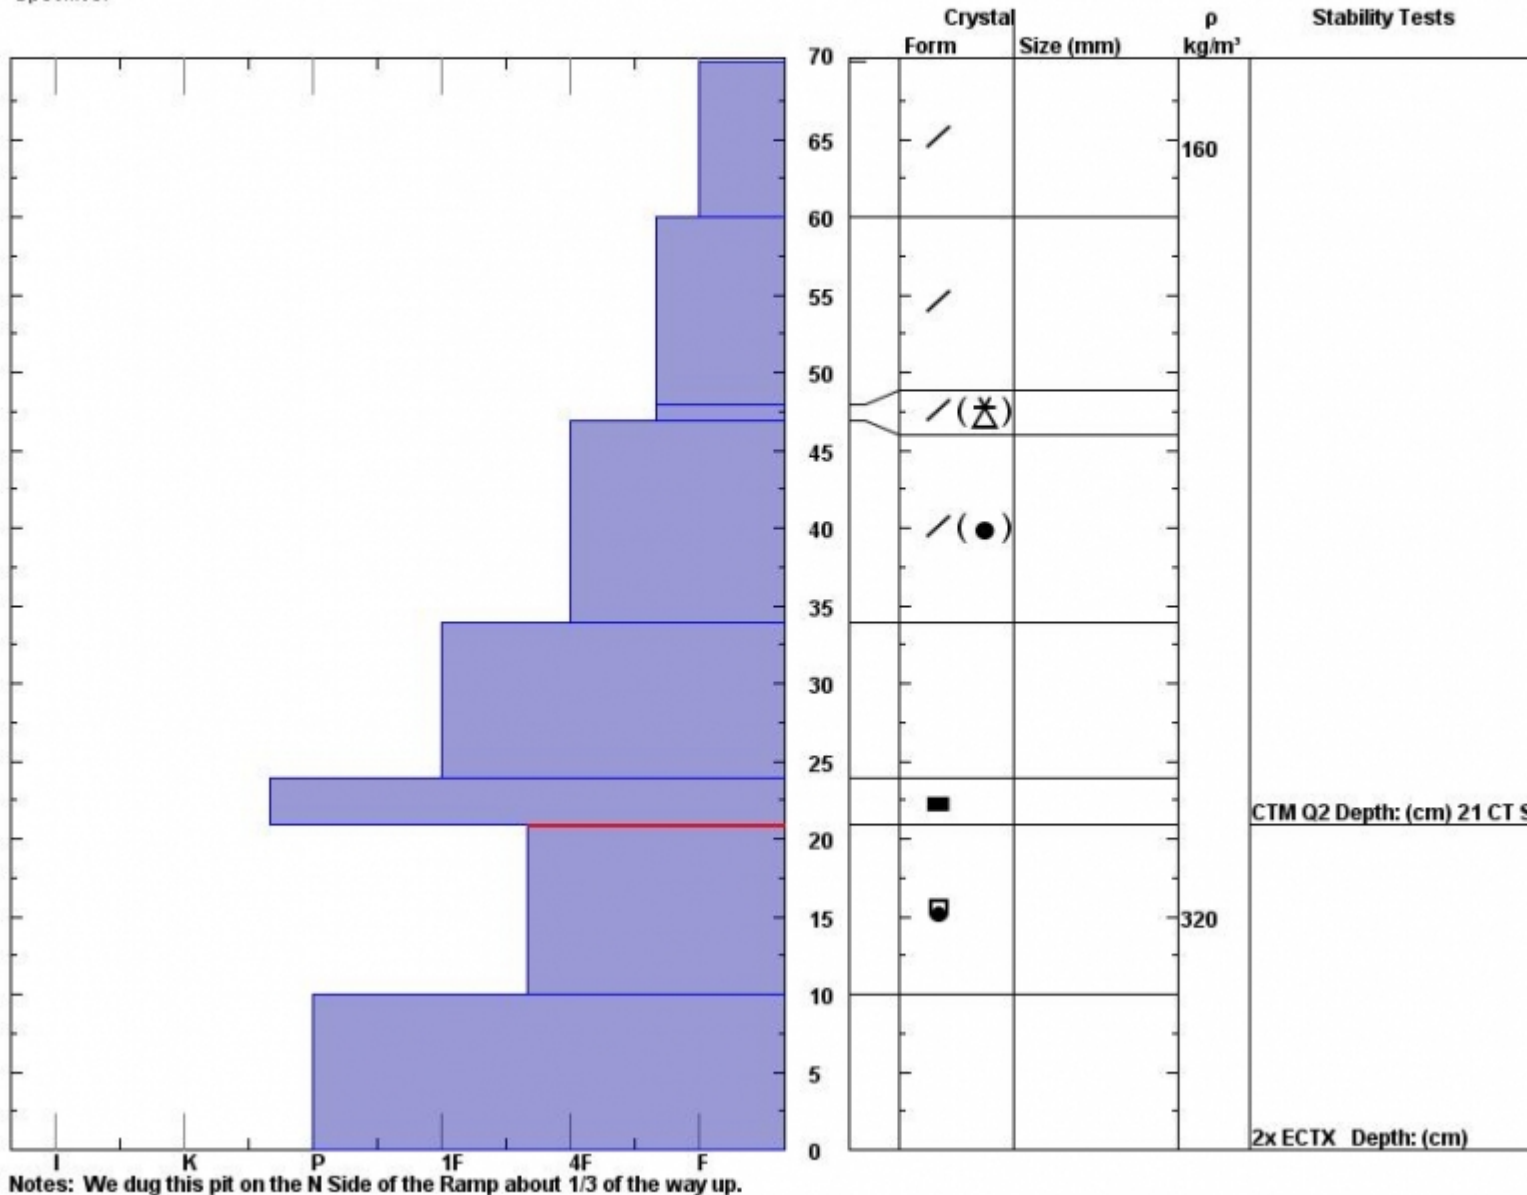

Snow Pit Profile

Observer: **Mark Staples**

Stability on similar slopes: **Very Poor**

Stability Test Notes:

Layer note

Bridger, MT

Wed Nov 28 10:05:00 MST 2012

Air Temperature: **C**

10:21: Pro

Elevation (ft) **8173**

Co-ord: **45.82940 N 110.93148 W**

Sky Cover:

Aspect: **0**

Slope: **33**

Precipitation:

Specifics:

Wind loading:

Wind:

Advisory Region
Bridger Range

Forecast link: [GNFAC Avalanche Advisory for Sun Dec 9, 2012](#)
Bridger Range, 2012-11-29