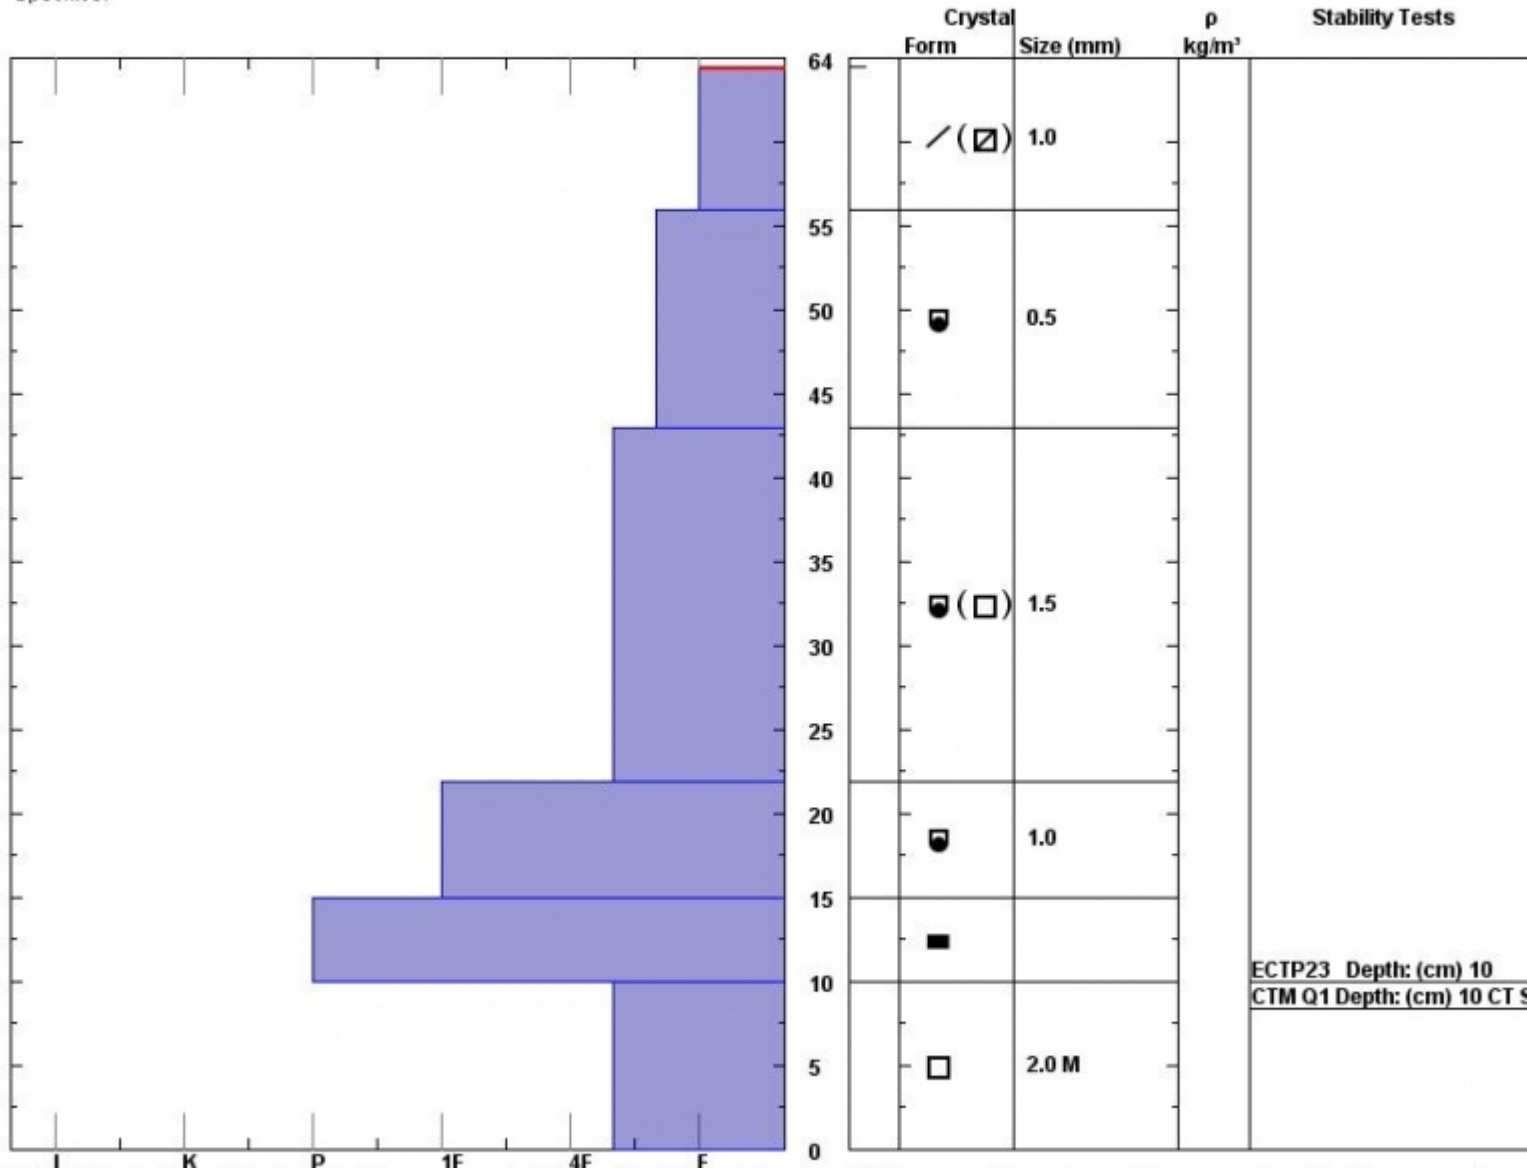

Snow Pit Profile

Bridger, MT

Elevation (ft) **8495**

Aspect: **65**

Specifics:

Observer: **Mark Staples**

Wed Nov 28 10:55:00 MST 2012

Co-ord: **45.82695 N 110.93193 W**

Slope: **34**

Wind loading: **no**

Stability on similar slopes: **Very Good**

Air Temperature: **C**

Sky Cover:

Precipitation:

Wind:

Stability Test Notes:

Layer note

56-64.5: P

Notes: We dug this pit just south of the ramp and just below the Bridger Ridge line. It is known as "Lazy Susan." I was surprised that there wasn't more snow given our proximity to the ridge.