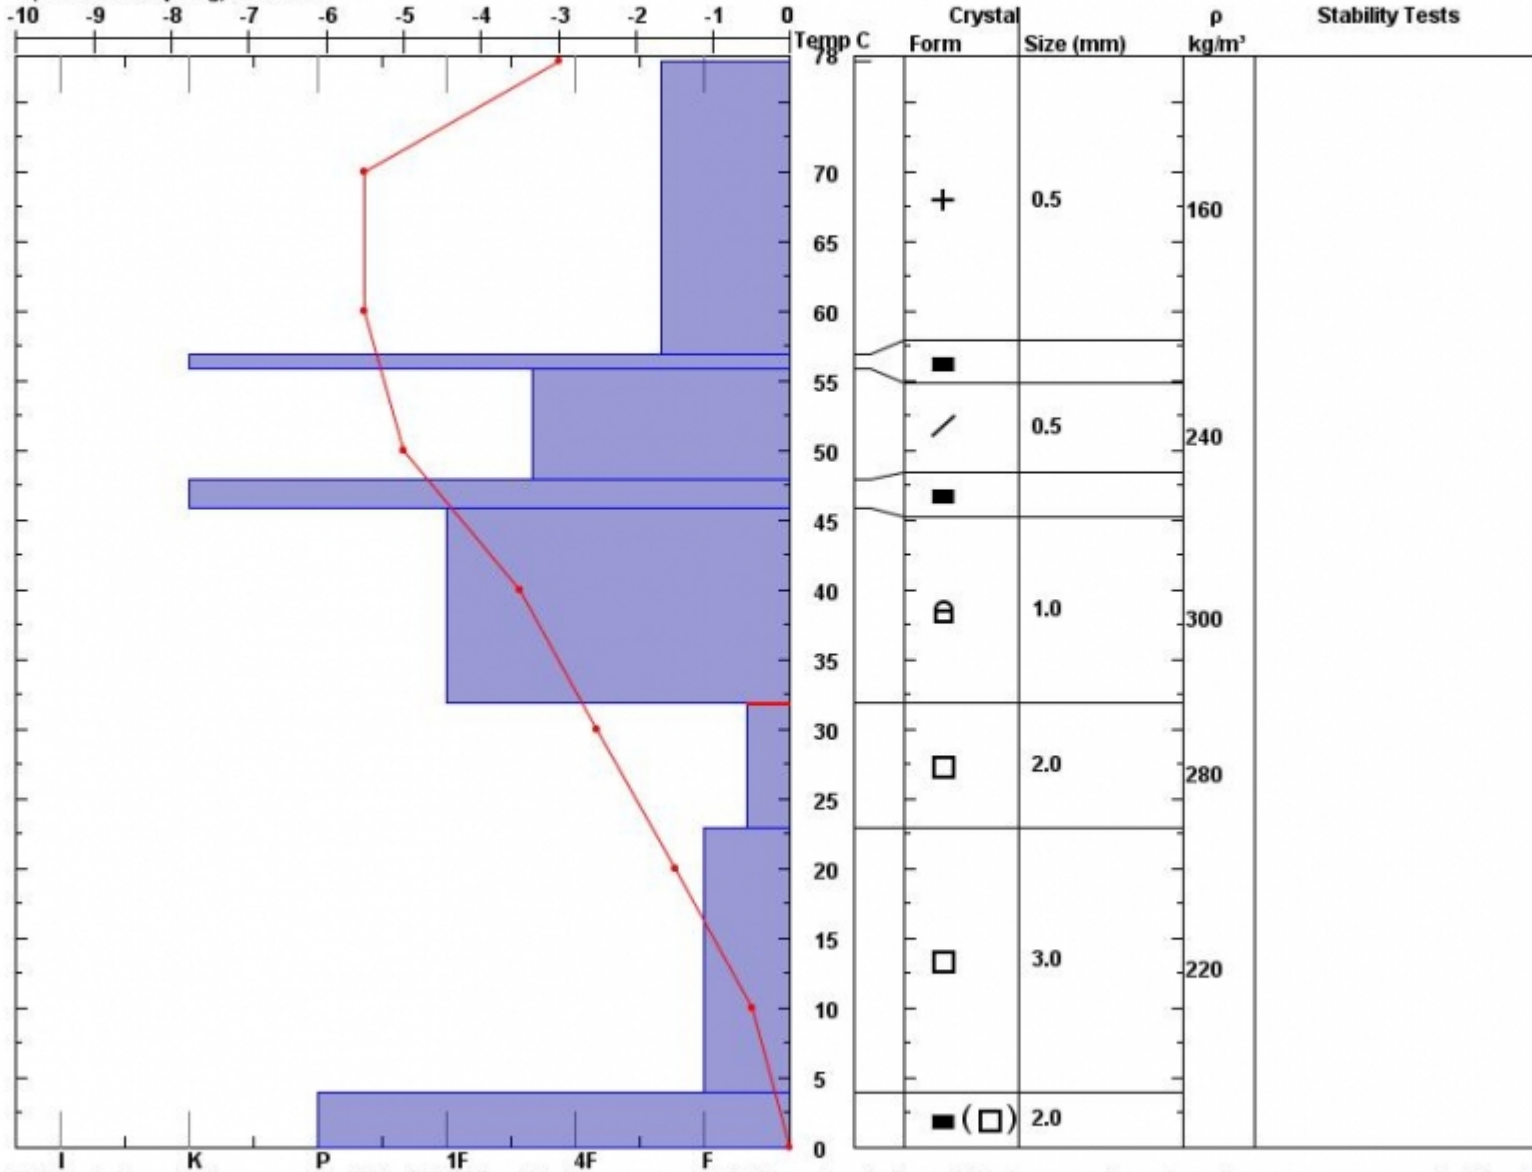

Snow Pit Profile
Cedar Mtn.
Madison, MT
 Elevation (ft) **8700**
 Aspect: **275**

Observer: **Ian Hoyer**
Tue Jan 07 12:00:00 MST 2014
 Co-ord:
 Slope: **10**
 Wind loading:

Stability on similar slopes:
 Air Temperature: **C**
 Sky Cover: **sky 8/8 covered**
 Precipitation: **Snow < 0.5 cm/hr**
 Wind: **Light Breeze**

Stability Test Notes:

Layer note
23:32: Pro

Specifics: **Collapsing, localized.**

Notes: Out conducting research. Out of 28 ECTs, all but one propagated with moderate force. We also experienced a collapse as we approached the snow. The snow layers are still showing themselves to be reactive and unstable.