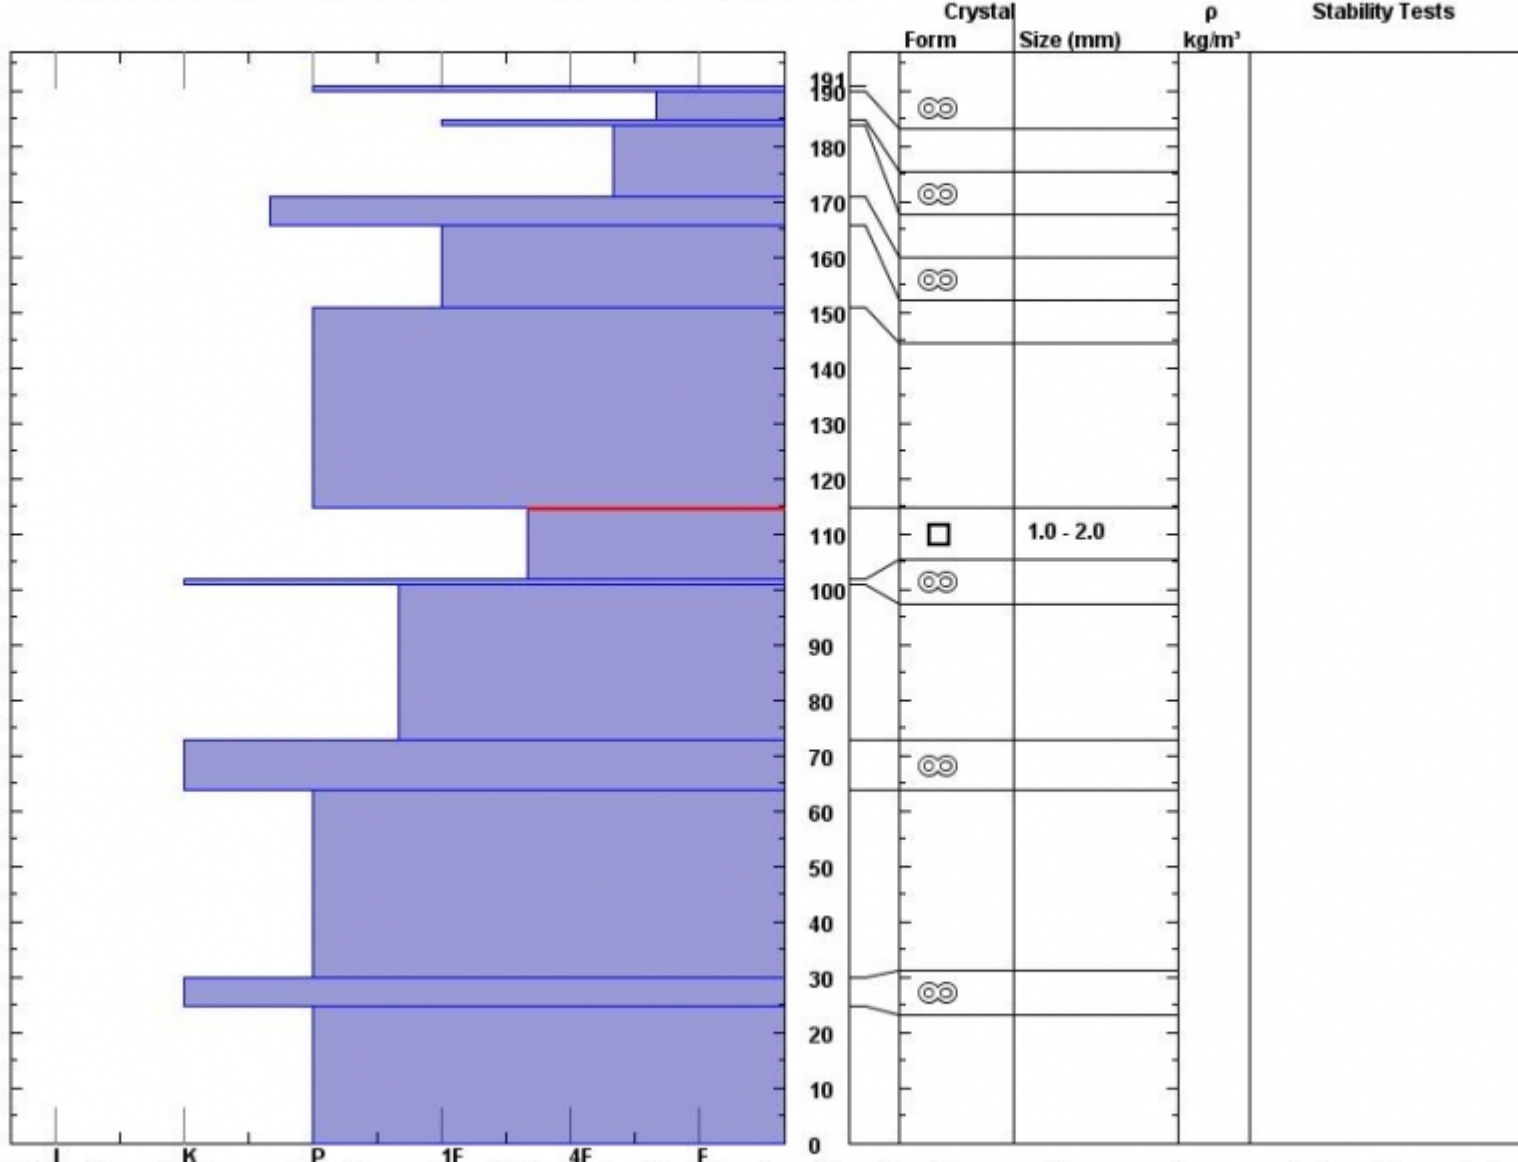

Snow Pit Profile
Mount Abundance
Beartooth, MT
 Elevation (ft) **10023**
 Aspect: **180**

Observer: **Doug Chabot**
Sun Mar 16 10:00:00 MDT 2014
 Co-ord: **45.06842 N 110.01569 W**
 Slope: **33**
 Wind loading: **yes**

Stability on similar slopes: **Fair**
 Air Temperature: **F**
 Sky Cover: **sky < 2/8 covered**
 Precipitation: **None**
 Wind: **W Moderate**

HS191
 Stability Test Notes: **102-115: F**

Specifics: **Avalanche Pit: crown; Recent act on sim slopes. Recent act on diff slopes.**

Notes: The avalanche was likely triggered about 50 feet below this pit location. This pit is not necessarily an accurate representation of the spot where triggered. It broke at the ground on depth hoar over most of the starting zone.