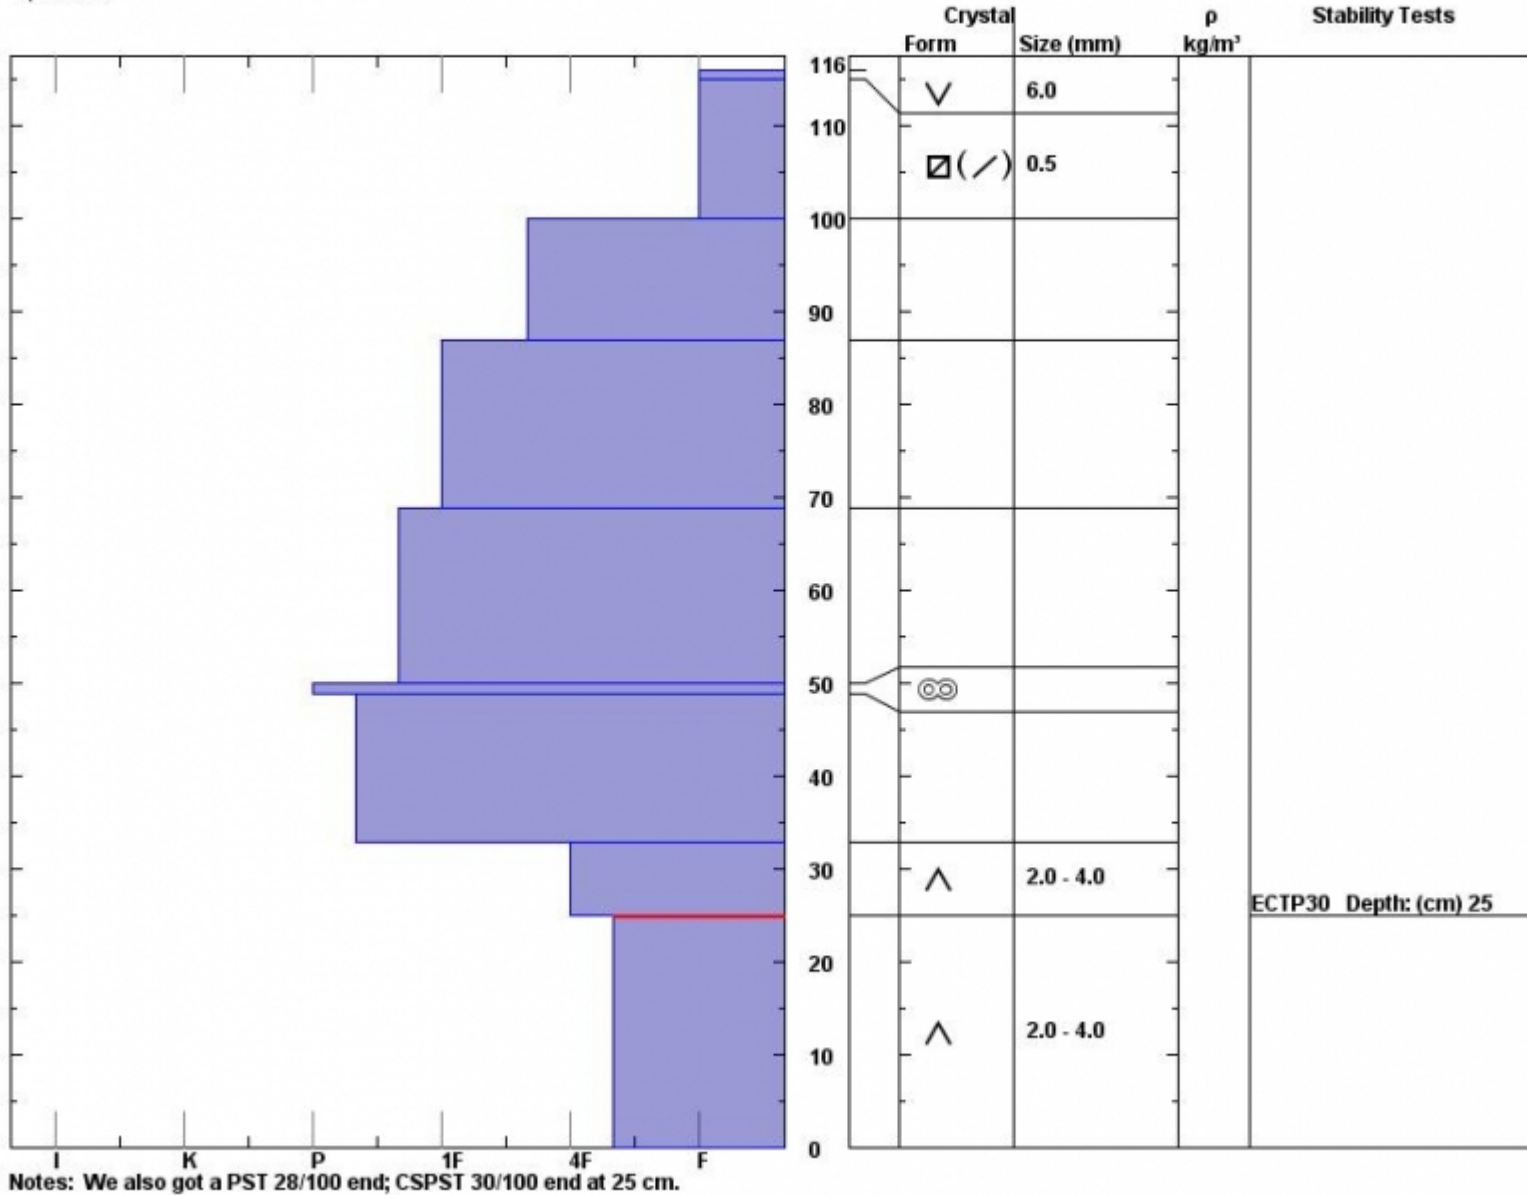

Snow Pit Profile  
**S. end of LH Ridge**  
**Henry, MT**  
 Elevation (ft)  
 Aspect: **45**  
 Specifics:

Observer: **Doug Chabot**  
**Sun Jan 03 12:50:00 MST 2016**  
 Co-ord: **N W**  
 Slope: **27**  
 Wind loading: **no**

Stability on similar slopes: **Fair**  
 Air Temperature: **C**  
 Sky Cover: **Clear**  
 Precipitation: **None**  
 Wind: **Calm**

**HS115**  
 Stability Test Notes:

Layer note  
**49-50: dec**  
**0-25: Prob**