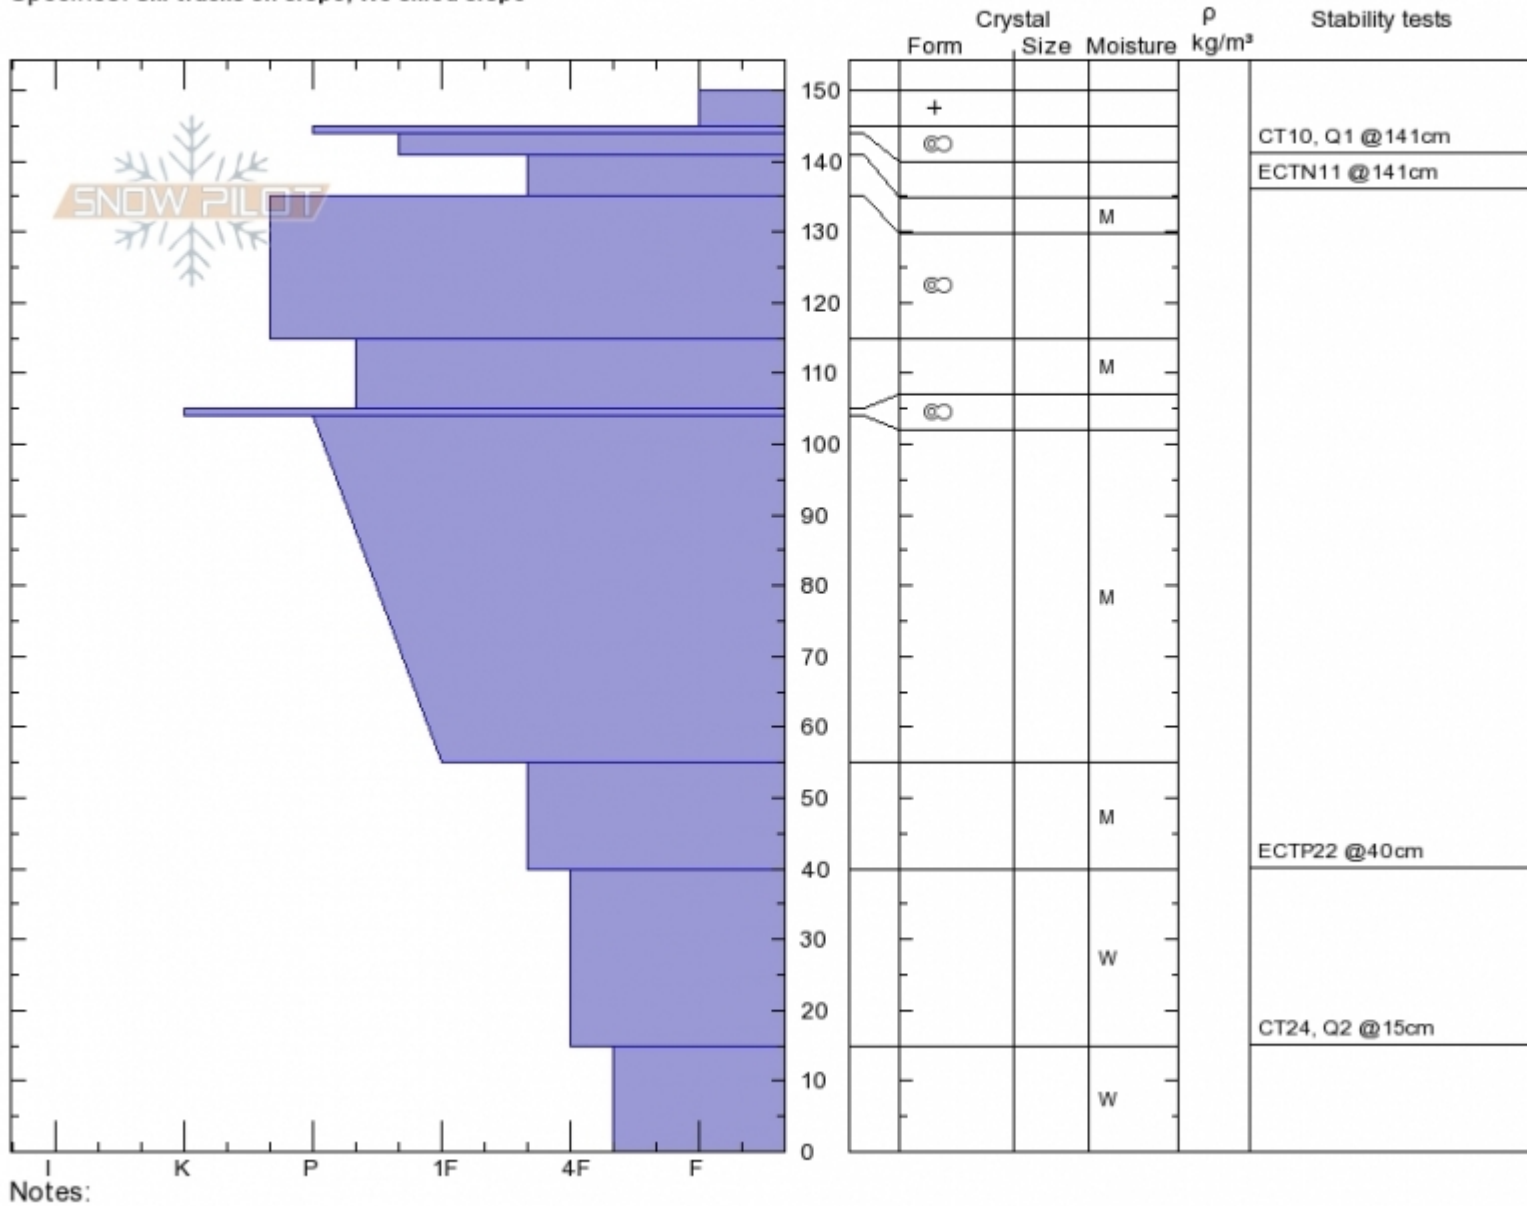

Middle Basin
Madison Range-N
MT
 Elevation: **9400 ft**
 Aspect: **95°**
 Specifics: **Ski tracks on slope; We skied slope**

Doug Chabot-Admin
Sun Apr 2 11:25 2017
 Co-ord: **45.33327N, -111.38315W**
 Slope Angle: **30°**
 Wind Loading: **no**

Stability: **Fair**
 Air Temperature:
 Sky Cover: **BKN**
 Precipitation: **NO**
 Wind:

HS150
Stability Test Notes
40: also broke at 15cm

Layer No
15-40: Pr

Advisory Region
 Northern Madison

Forecast link: [GNFAC Avalanche Advisory for Tue Apr 4, 2017](#)
 Northern Madison, 2017-04-02