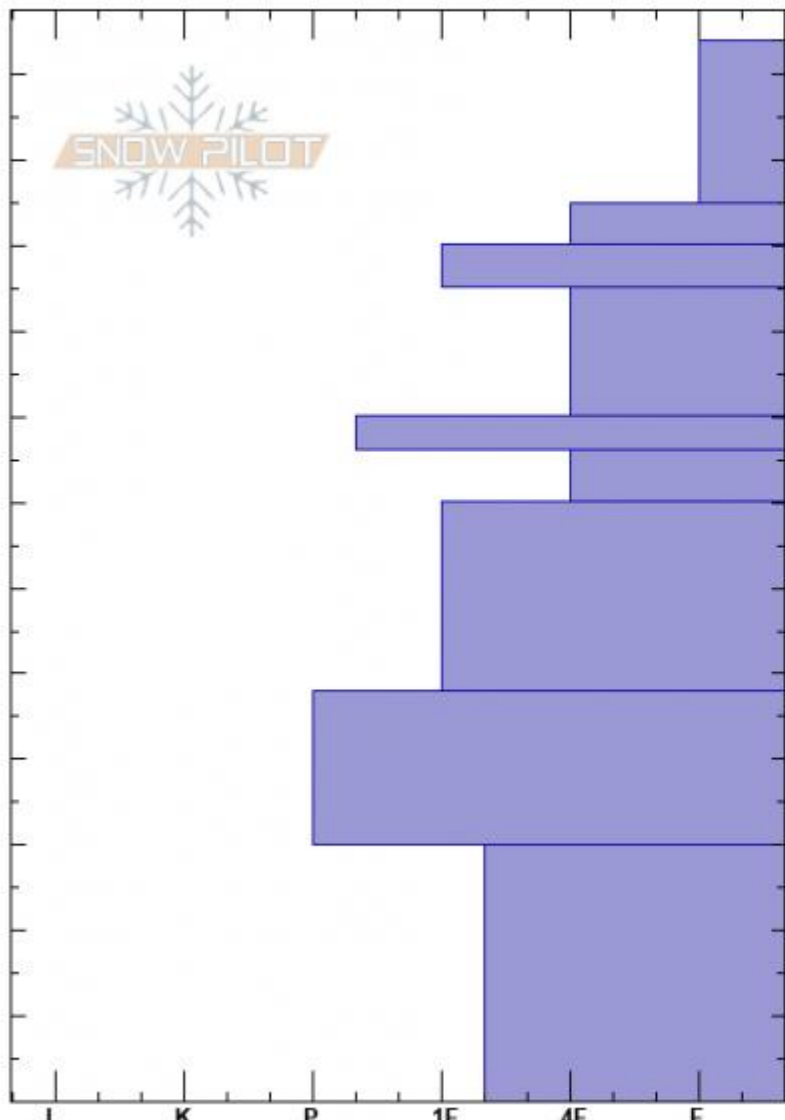

Gallatin Canyon
 Madison Range-N
 MT
 Elevation: 7846 ft
 Aspect: 114°
 Specifics: We skied slope

Mark Staples
 02/16/2025 - 11:20am
 Co-ord: 45.32816N, -111.20183W
 Slope Angle: 20°
 Wind Loading: no

Stability: Very Good
 Air Temperature:
 Sky Cover: OVC
 Precipitation: S1
 Wind: S Light Breeze

HS:124 Layer Notes:
 76-70cm: Problematic layer

	Crystal Form	Crystal Size	Moisture	ρ kg/m ³	Stability tests & Layer
124					
120					
110					
100					
90					
80					
70	□	1			
60					
50					
40					
30					
20					
10					
0					